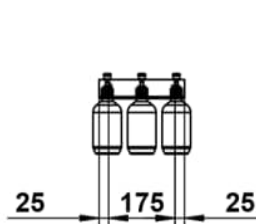

TECHNICAL DRAWINGS