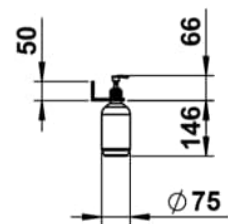

ASSIST

Shelf 225 mm, aluminium, 3 lotion dispenser cutouts, including fixing set, 3 plastic bottles

DIMENSIONS

Length	257 mm
Width	101 mm
Height	196 mm

COLOUR AND FINISH

268 White matt

OPTIONS

000 - standard option

Installation type : Wall-mounted

Net weight (kg) : 0.4

Material : Wood

Shape : Rectangular

TECHNICAL DRAWINGS

ASSIST

Assist is more than just a functional accessory – it is an architectural statement. With its floating lightness and uncompromising linearity, Assist introduces a new dimension of design into the bathroom. The shelves provide space for everyday essentials without creating visual clutter. Whether in private bathrooms or high-end commercial spaces, its understated design integrates seamlessly, allowing materials and forms to take center stage. Assist is the perfect addition to spaces that are not merely designed, but composed.