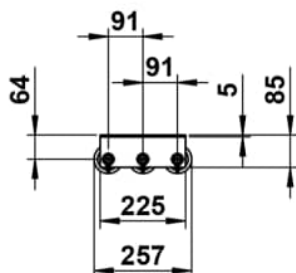

ASSIST

Shelf 225 mm, aluminium, 3 lotion dispenser cutouts, including fixing set, 3 plastic bottles

DIMENSIONS

Length	257 mm
Width	101 mm
Height	196 mm

COLOUR AND FINISH

268 White matt

OPTIONS

000 - standard option

Installation type : Wall-mounted

Net weight (kg) : 0.4

Material : Wood

Shape : Rectangular

TECHNICAL DRAWINGS

ASSIST

Assist is more than just a functional accessory – it is an architectural statement. With its floating lightness and uncompromising linearity, Assist introduces a new dimension of design into the bathroom. The shelves provide space for everyday essentials without creating visual clutter. Whether in private bathrooms or high-end commercial spaces, its understated design integrates seamlessly, allowing materials and forms to take center stage. Assist is the perfect addition to spaces that are not merely designed, but composed.