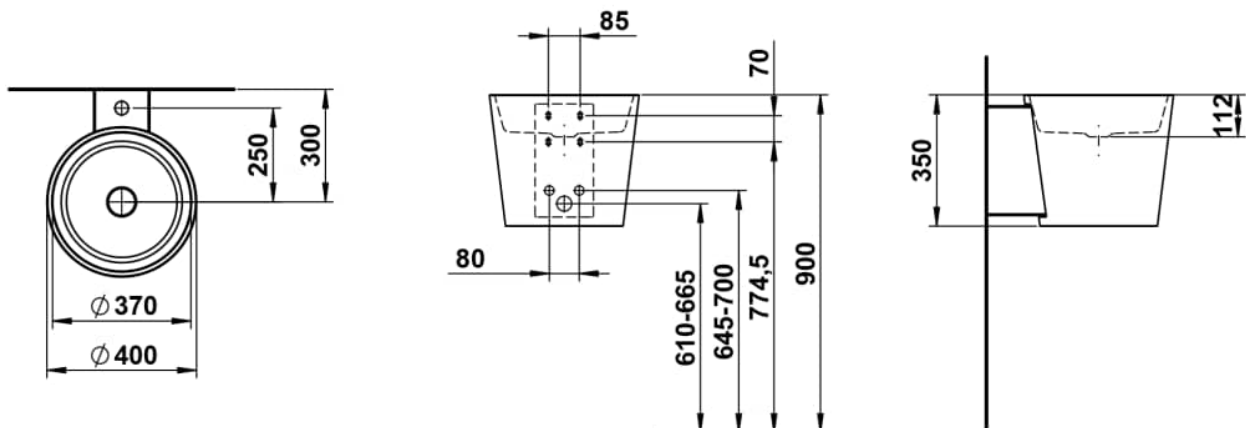

TECHNICAL DRAWINGS