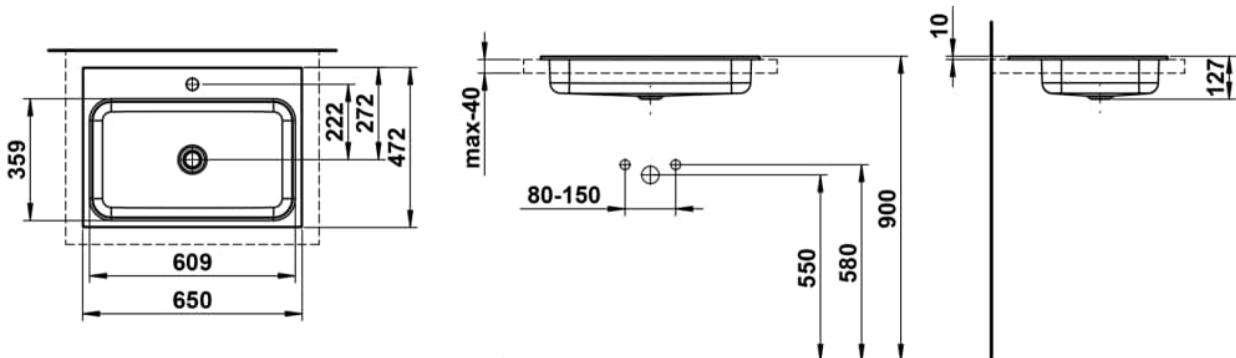

STREAM

Drop-in washbasin, glazed steel, with tap bank, with one tap hole, centered, without overflow, including fixing set

DIMENSIONS

Length	650 mm
Width	472 mm
Height	127 mm

COLOUR AND FINISH

<input type="checkbox"/>	000 White
--------------------------	-----------

OPTIONS

111 - one tap hole, without overflow

Back glazed

Bowl length (mm) : 650

Bowl position : Central

Bowl width (mm) : 472

Fixing kit : Included

Glazed base

Installation type : Drop-in / Countertop

Internal Shape : 6 - Rectangular

Material : Glazed steel

Net weight (kg) : 7.7

Overflow type : Standard

Plug and Waste : Not included

Shape : Rectangular

Taphole configuration : 1 taphole in the middle

Trap : Not included

Waste : Not included

Weight (Kg) : 7.7

Without overflow

TECHNICAL DRAWINGS

STREAM

Stream – A Basin That Reflects the Flow of Water in Its Purest Form

Every line and curve is a tribute to the element it contains. In its simple elegance, Stream embodies what great design is all about: timeless beauty and unobtrusive functionality, filling the space with a unique sense of calm.