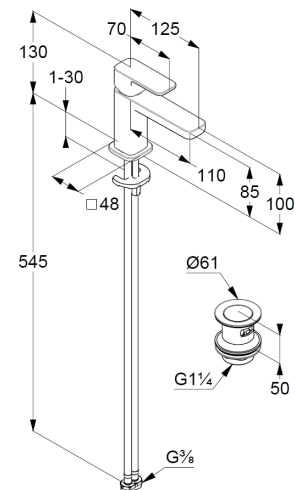

Technische Daten/ Technical Data

KLUDI RENON, SmartStart
single lever basin mixer 85
DN 15

Ref.: 42267N275

Finishes:
N2 Brushed Gunmetal PVD

Product description
Manufacturer KLUDI GmbH & Co. KG
Typ: KLUDI RENON, SmartStart
single lever basin mixer 85
Ref.: 42267N275

basin mixer
single lever mixer
1-hole mounted
solid lever, metal
aerator M18,5 PCA
ceramic cartridge with hot water safety device
middle position cold water
flow rate at 3 bar 4,5 l/min.
flexible hoses G3/8 DVGW approved
rapid installation set
push open waste G1 1/4
for washbasin with overflow
EU taxonomy: max. 6 l/min. -
Substantial Contribution (SC) possible

Produktabbildung/ Product picture

Maßzeichnung/ Dimensional drawing

Durchfluss/ Flow rate