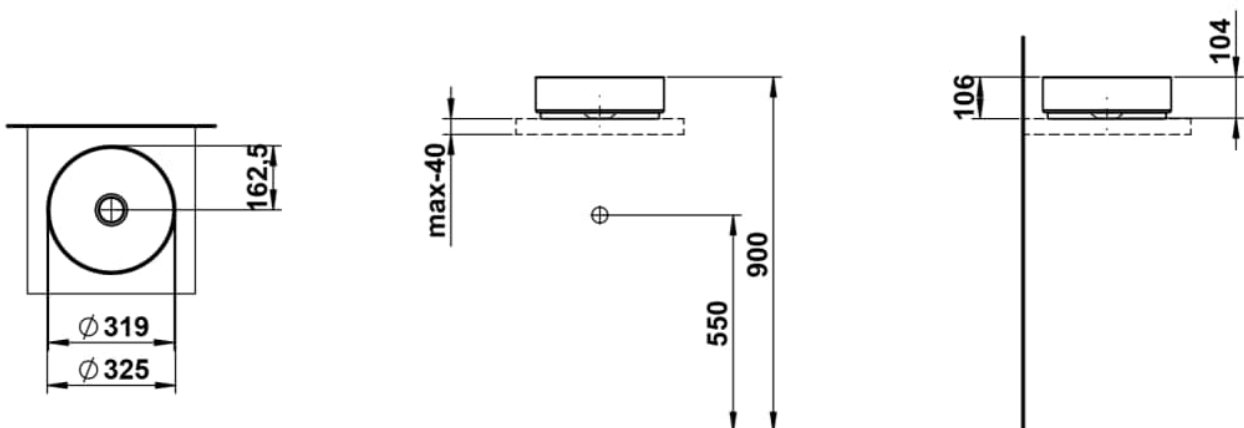

UNISONO

Washbasin bowl, glazed steel, without tap bank, without tap hole, without overflow, including fixing set, drain valve, black spacer ring

DIMENSIONS

Length	325 mm
Width	325 mm
Height	106 mm

COLOUR AND FINISH

■	716 Black matt
---	----------------

OPTIONS

112 - without tap hole, without overflow

Back glazed

Bowl length (mm) : 325

Bowl position : Central

Bowl width (mm) : 325

Fixing kit : Included

Glazed base

Installation type : Bowl / On countertop

Internal Shape : 1 - Round

Material : Glazed steel

Net weight (kg) : 3.9

Overflow type : Standard

Plug and Waste : Not included

Shape : Round

Taphole configuration : No tapholes

Trap : Not included

Waste : Not included

Weight (Kg) : 3.9

Without overflow

TECHNICAL DRAWINGS

UNISONO

Unisono: An Invitation to Experience
Space in Its Most Beautiful Form