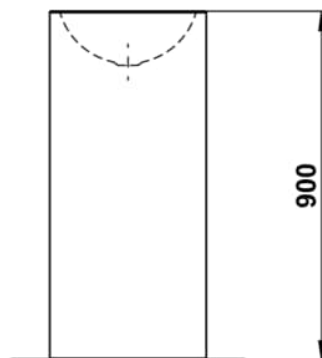

FORM

Freestanding washbasin, glazed steel, without tap bank, without tap hole, without overflow, including fixing set, drain valve

DIMENSIONS

Length	404 mm
Width	404 mm
Height	900 mm

COLOUR AND FINISH

■ 019 Dark iron

OPTIONS

112 - without tap hole, without overflow

Back glazed

Bowl length (mm) : 404

Bowl position : Central

Bowl width (mm) : 444

Fixing kit : Included

Glazed base

Installation type : Floor-standing

Internal Shape : 1 - Round

Material : Glazed steel

Net weight (kg) : 17.3

Overflow type : Standard

Plug and Waste : Included

Shape : Round

Taphole configuration : 1 taphole in the middle

Trap : Included

Waste : Included

Weight (Kg) : 16.5

Without overflow

TECHNICAL DRAWINGS

FORM

The washbasins of the Form collection are an ode to the purity of design and the refinement of materials. In white, bicolor, matte black, or dark iron, they reveal their full beauty. Clear, flowing lines give them a subtle yet powerful presence, bringing a calm, timeless character to any space. Whether wall-mounted or freestanding, round, oval, or rectangular, Form combines minimalist architecture with precise craftsmanship. Soft, organic contours create a harmonious balance between geometric clarity and natural grace. Each basin expresses a sense of poise, aesthetics, and an appreciation for what truly matters. Seamlessly integrating into any bathroom concept, it convinces through perfect proportions, meticulous detailing, and well-considered functionality. The result is wash areas that radiate clarity and elegance – a design that remains timeless while harmoniously connecting modern demands with a gentle formal language.