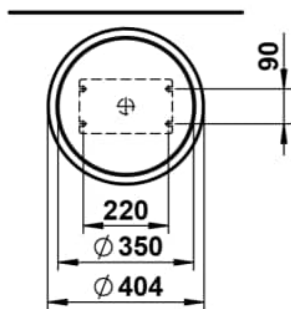

FORM

Freestanding washbasin, glazed steel, without tap bank, without tap hole, without overflow, including fixing set, drain valve

DIMENSIONS

Length	404 mm
Width	404 mm
Height	900 mm

COLOUR AND FINISH

■ 019 Dark iron

OPTIONS

112 - without tap hole, without overflow

Back glazed

Bowl length (mm) : 404

Bowl position : Central

Bowl width (mm) : 444

Fixing kit : Included

Glazed base

Installation type : Floor-standing

Internal Shape : 1 - Round

Material : Glazed steel

Net weight (kg) : 17.3

Overflow type : Standard

Plug and Waste : Included

Shape : Round

Taphole configuration : 1 taphole in the middle

Trap : Included

Waste : Included

Weight (Kg) : 16.5

Without overflow

TECHNICAL DRAWINGS

FORM

The washbasins of the Form collection are an ode to the purity of design and the refinement of materials. In white, bicolor, matte black, or dark iron, they reveal their full beauty. Clear, flowing lines give them a subtle yet powerful presence, bringing a calm, timeless character to any space. Whether wall-mounted or freestanding, round, oval, or rectangular, Form combines minimalist architecture with precise craftsmanship. Soft, organic contours create a harmonious balance between geometric clarity and natural grace. Each basin expresses a sense of poise, aesthetics, and an appreciation for what truly matters. Seamlessly integrating into any bathroom concept, it convinces through perfect proportions, meticulous detailing, and well-considered functionality. The result is wash areas that radiate clarity and elegance – a design that remains timeless while harmoniously connecting modern demands with a gentle formal language.