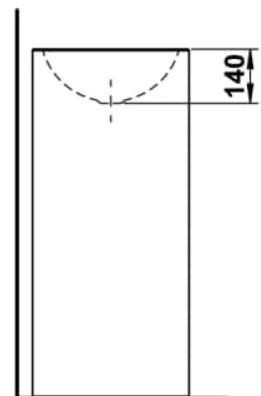

FORM

Freestanding washbasin, glazed steel, without tap bank, without tap hole, without overflow, including fixing set, drain valve

DIMENSIONS

Length	404 mm
Width	404 mm
Height	900 mm

COLOUR AND FINISH

■ 019 Dark iron

OPTIONS

112 - without tap hole, without overflow

Back glazed

Bowl length (mm) : 404

Bowl position : Central

Bowl width (mm) : 444

Fixing kit : Included

Glazed base

Installation type : Floor-standing

Internal Shape : 1 - Round

Material : Glazed steel

Net weight (kg) : 17.3

Overflow type : Standard

Plug and Waste : Included

Shape : Round

Taphole configuration : 1 taphole in the middle

Trap : Included

Waste : Included

Weight (Kg) : 16.5

Without overflow

TECHNICAL DRAWINGS

FORM

The washbasins of the Form collection are an ode to the purity of design and the refinement of materials. In white, bicolor, matte black, or dark iron, they reveal their full beauty. Clear, flowing lines give them a subtle yet powerful presence, bringing a calm, timeless character to any space. Whether wall-mounted or freestanding, round, oval, or rectangular, Form combines minimalist architecture with precise craftsmanship. Soft, organic contours create a harmonious balance between geometric clarity and natural grace. Each basin expresses a sense of poise, aesthetics, and an appreciation for what truly matters. Seamlessly integrating into any bathroom concept, it convinces through perfect proportions, meticulous detailing, and well-considered functionality. The result is wash areas that radiate clarity and elegance – a design that remains timeless while harmoniously connecting modern demands with a gentle formal language.