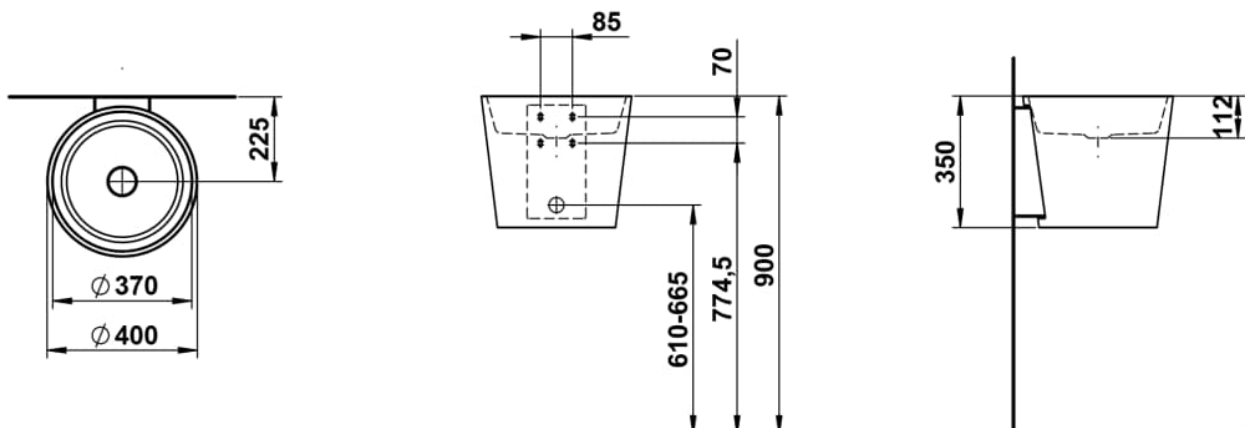

SCOPIO

Washbasin, wall-hung, glazed steel, without tap bank, without tap hole, without overflow, including fixing set, drain valve

DIMENSIONS

Length	400 mm
Width	425 mm
Height	350 mm

COLOUR AND FINISH

<input type="checkbox"/>	757 White matt
--------------------------	----------------

OPTIONS

112 - without tap hole, without overflow

Back glazed

Bowl length (mm) : 400

Bowl position : Central

Bowl width (mm) : 425

Fixing kit : Included

Glazed base

Installation type : Wall-hung

Internal Shape : 1 - Round

Material : Glazed steel

Net weight (kg) : 10

Overflow type : Standard

Plug and Waste : Included

Shape : Round

Taphole configuration : No tapholes

Trap : Not included

Waste : Included

Weight (Kg) : 10

Without overflow

TECHNICAL DRAWINGS

SCOPIO

Each washbasin in the Scopio series is a masterpiece in its own right, redefining space through formal clarity and aesthetic sophistication. The series combines functionality and art, elegance and simplicity, creating a harmonious environment that is more than just a place for daily care.