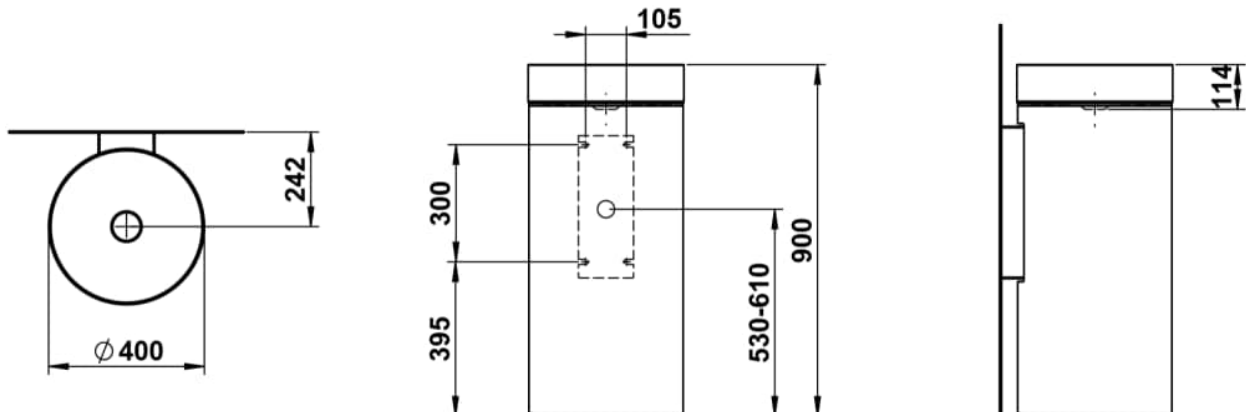

UNISONO

Floorstanding washbasin, with wall connection, glazed steel, without tap bank, without tap hole, without overflow, including fixing set, drain valve

DIMENSIONS

|        |        |
|--------|--------|
| Length | 400 mm |
| Width  | 442 mm |
| Height | 900 mm |

Back glazed

Bowl length (mm) : 325

Bowl position : Central

Bowl width (mm) : 365

Fixing kit : Included

Glazed base

Installation type : Floor-standing

Internal Shape : 1 - Round

Material : Glazed steel

Net weight (kg) : 20.5

Overflow type : Standard

Plug and Waste : Included

Shape : Round

Taphole configuration : 1 taphole in the middle

Trap : Included

Waste : Included

Weight (Kg) : 20.5

Without overflow

TECHNICAL DRAWINGS