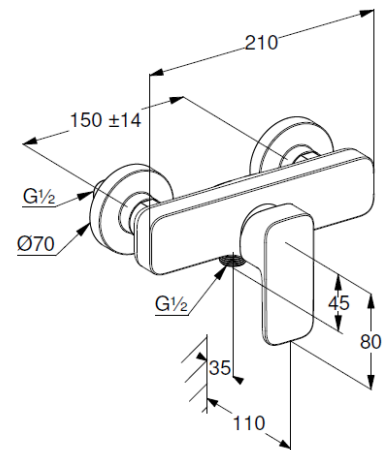

Typ: KLUDI RENON

single lever shower mixer

Ref.: 42831N575

shower mixer

single lever mixer

wall mounted

solid lever, metal

protected against back flow

shower outlet G1/2

ceramic cartridge with hot water safety device

flow rate at 3 bar 23 l/min.

S-unions G1/2 x G3/4

Produktabbildung/ Product picture

Maßzeichnung/ Dimensional drawing

Durchfluss/ Flow rate