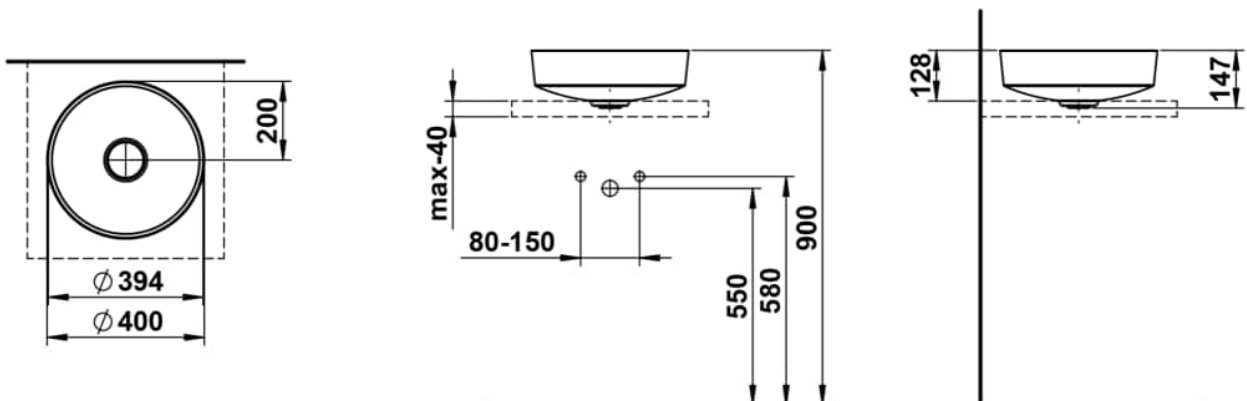

RIVO

Bowl washbasin, round, 400 x 400

DIMENSIONS

Length	400 mm
Width	400 mm
Height	147 mm

COLOUR AND FINISH

	155 Brass brushed
---	-------------------

Back glazed

Bowl length (mm) : 400

Bowl position : Central

Bowl width (mm) : 400

Fixing kit : Included

Glazed base

Installation type : Bowl / On countertop

Internal Shape : 1 - Round

Material : Glazed steel

Net weight (kg) : 5.2

Overflow type : Standard

Plug and Waste : Included

Trap : Not included

Waste : Included

Weight (Kg) : 0

Without overflow

TECHNICAL DRAWINGS

RIVO