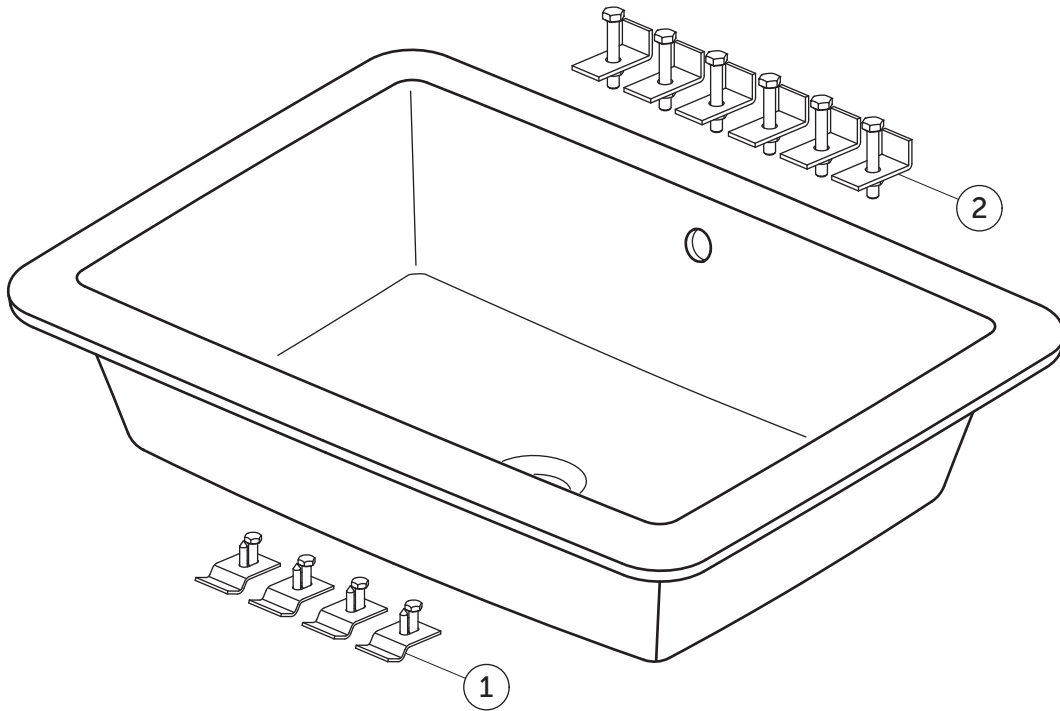

# SPARE PARTS

K077901

Basin  
U/CTP; 60x34; NTH; OF

STRADA

Item	Description	Spare Code
1	UNDER COUNTERTOP OVAL BASIN FIXING KIT	T645567
2	FIXING CLIPS (SET OF 6)	S911867

Ideal Standard International NV  
Corporate Village – Gent Building  
Da Vincilaan 2  
B1935 – Zaventem  
Belgium