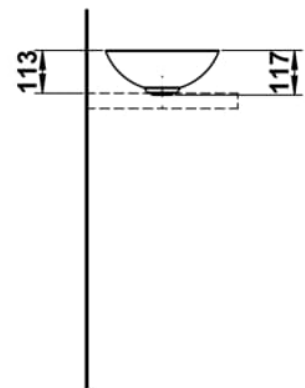

CHARACTERS

Washbasin bowl, glazed steel, without tap bank, without tap hole, without overflow, including fixing set, drain valve

DIMENSIONS

Length	300 mm
Width	300 mm
Height	118 mm

COLOUR AND FINISH

011 Deep indigo

OPTIONS

112 - without tap hole, without overflow

Back glazed

Bowl length (mm) : 300

Bowl position : Central

Bowl width (mm) : 300

Fixing kit : Included

Glazed base

Installation type : Bowl / On countertop

Internal Shape : 1 - Round

Material : Glazed steel

Net weight (kg) : 2.3

Overflow type : Standard

Plug and Waste : Included

Shape : Round

Taphole configuration : No tapholes

Trap : Not included

Waste : Included

Weight (Kg) : 2.3

Without overflow

TECHNICAL DRAWINGS