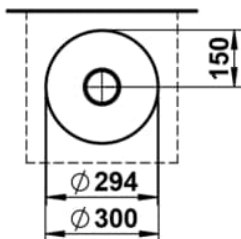

TECHNICAL DRAWINGS