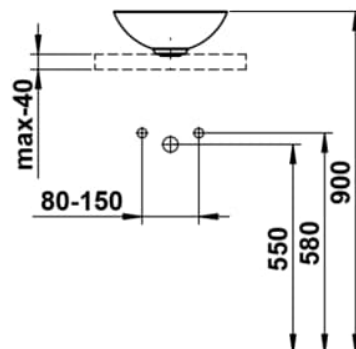

CHARACTERS

Washbasin bowl, glazed steel, without tap bank, without tap hole, without overflow, including fixing set, drain valve

DIMENSIONS

Length	300 mm
Width	300 mm
Height	118 mm

COLOUR AND FINISH

011 Deep indigo

OPTIONS

112 - without tap hole, without overflow

Back glazed

Bowl length (mm) : 300

Bowl position : Central

Bowl width (mm) : 300

Fixing kit : Included

Glazed base

Installation type : Bowl / On countertop

Internal Shape : 1 - Round

Material : Glazed steel

Net weight (kg) : 2.3

Overflow type : Standard

Plug and Waste : Included

Shape : Round

Taphole configuration : No tapholes

Trap : Not included

Waste : Included

Weight (Kg) : 2.3

Without overflow

TECHNICAL DRAWINGS