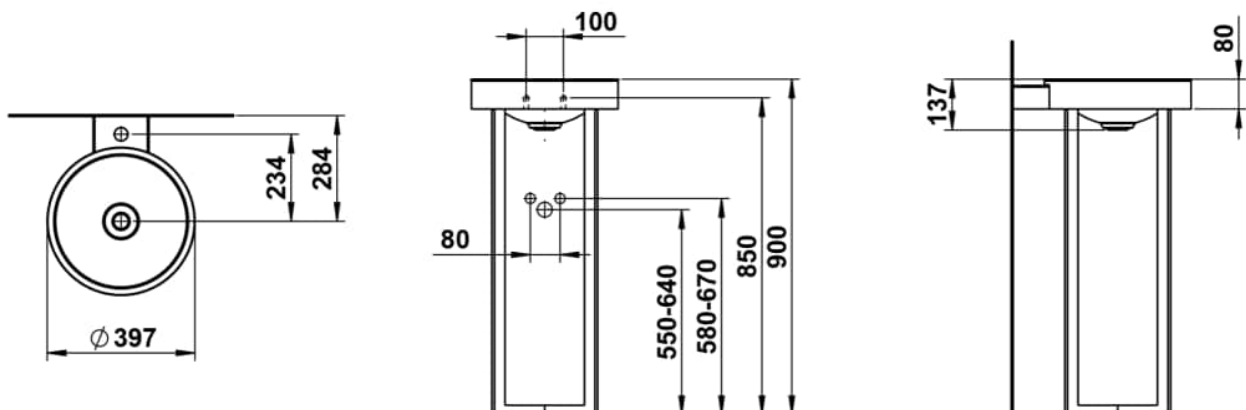

XCROSS

Floorstanding washbasin, with wall connection, glazed steel, with tap bank, with one tap hole, centered, without overflow, including fixing set, drain valve

DIMENSIONS

Length	397 mm
Width	482 mm
Height	900 mm

COLOUR AND FINISH

■ 716 Black matt

OPTIONS

111 - one tap hole, without overflow

Back glazed

Bowl length (mm) : 397

Bowl position : Central

Bowl width (mm) : 482

Fixing kit : Included

Glazed base

Installation type : Floor-standing

Internal Shape : 1 - Round

Material : Glazed steel

Net weight (kg) : 18.7

Overflow type : Standard

Plug and Waste : Included

Shape : Round

Taphole configuration : No tapholes

Trap : Not included

Waste : Included

Weight (Kg) : 18.7

Without overflow

TECHNICAL DRAWINGS

XCROSS