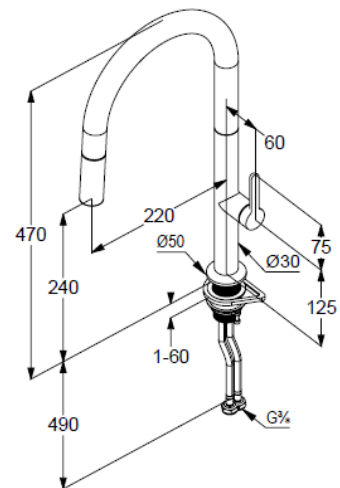

kitchen faucet  
single lever mixer  
extractable hand spray  
automatic diverter: jet/aerator  
1-hole mounted  
quick connect  
lateral actuation  
protected against back flow  
ceramic cartridge  
flow rate at 3 bar 6,5 l/min.  
swivel spout (230°)  
flexible hoses G3/8 DVGW approved  
shank-fixing  
extractable hoses 250mm

### Produktabbildung/ Product picture

### Maßzeichnung/ Dimensional drawing