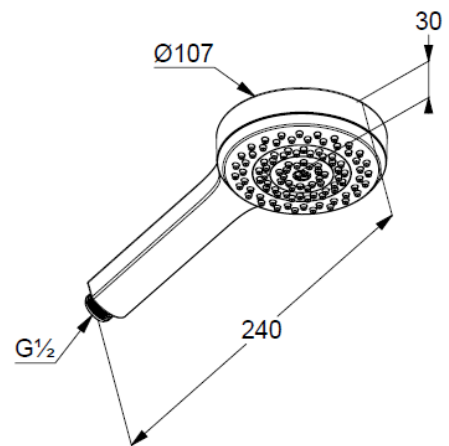

# Technische Daten/ Technical Data

KLUDI-DIVE S  
hand shower 1 S  
DN 15

Ref.: 6881005-00

Finishes:  
05 chrome

Product description  
Manufacturer KLUDI GmbH & Co. KG  
Typ: KLUDI-DIVE S  
hand shower 1 S  
Ref.: 6881005-00

hand shower 1 S  
flow rate at 3 bar 15 l/min.  
(with possibility of limiting to 9 l/min.)  
1 spray pattern  
with cleaning system  
connection G1/2  
sieve seal

## Maßzeichnung/ Dimensional drawing