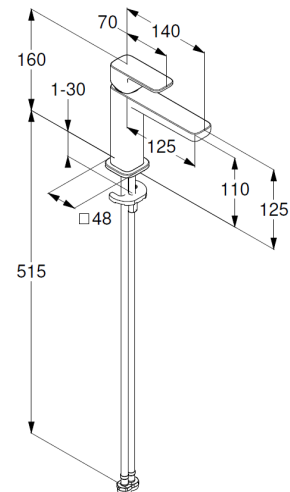

aerator M18,5 PCA

ceramic cartridge with hot water safety device

flow rate at 3 bar 4,5 l/min.

flexible hoses G3/8 DVGW approved

rapid installation set

EU taxonomy: max. 6 l/min. -

Substantial Contribution (SC) possible

Produktabbildung/ Product picture

Maßzeichnung/ Dimensional drawing

Durchfluss/ Flow rate