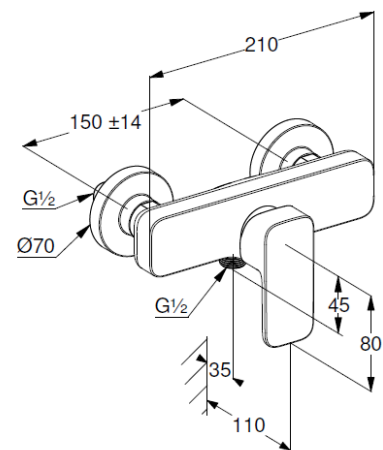

Technische Daten/ Technical Data

KLUDI RENON
single lever shower mixer
DN 15

Ref.: 42831N075

Finishes:
NO Brushed Gold (18) PVD

Product description
Manufacturer KLUDI GmbH & Co. KG
Typ: KLUDI RENON
single lever shower mixer
Ref.: 42831N075

shower mixer
single lever mixer
wall mounted
solid lever, metal
protected against back flow
shower outlet G1/2
ceramic cartridge with hot water safety device
flow rate at 3 bar 23 l/min.
S-unions G1/2 x G3/4

Produktabbildung/ Product picture

Maßzeichnung/ Dimensional drawing

Durchfluss/ Flow rate