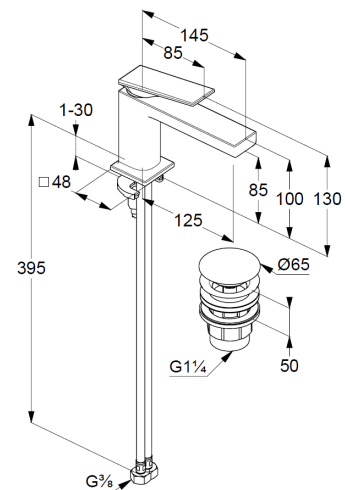

Technische Daten/ Technical Data

KLUDI DECUS, SmartStart
single lever basin mixer 85
DN 15

Ref.: 54267N275

Finishes:
N2 Brushed Gunmetal PVD

Product description
Manufacturer KLUDI GmbH & Co. KG
Typ: KLUDI DECUS, SmartStart
single lever basin mixer 85
Ref.: 54267N275

basin mixer
single lever mixer
1-hole mounted
solid lever, metal
aerator, S-Pointer M18,5 PCA
ceramic cartridge with hot water safety device
middle position cold water
flow rate at 3 bar 4,5 l/min.
flexible hoses G3/8 DVGW approved
rapid installation set
push open waste G1 1/4
for washbasin with overflow
EU taxonomy: max. 6 l/min. -
Substantial Contribution (SC) possible

Produktabbildung/ Product picture

Maßzeichnung/ Dimensional drawing

Durchfluss/ Flow rate