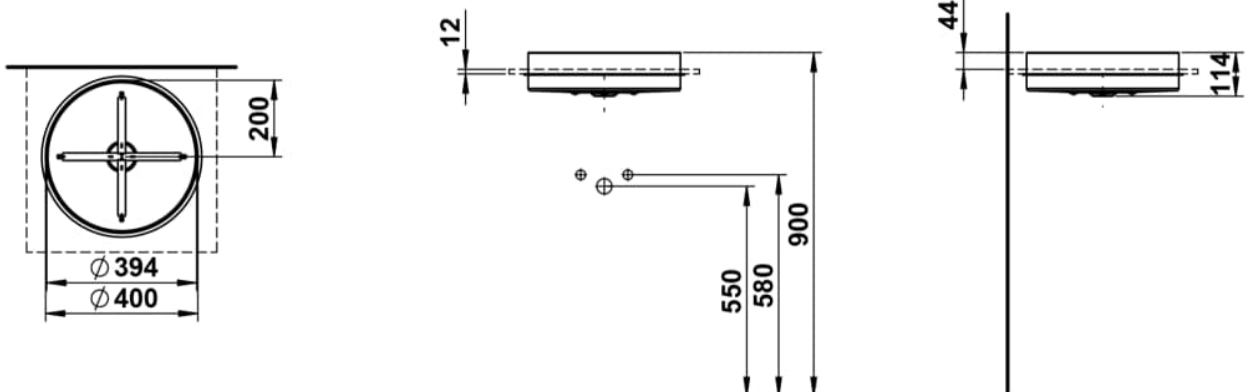

IN & OUT

Drop-in washbasin, round, 400 x 400

DIMENSIONS

Length	400 mm
Width	400 mm
Height	114 mm

COLOUR AND FINISH

<input type="checkbox"/>	000 White
--------------------------	-----------

OPTIONS

112 - without tap hole, without overflow

Back glazed

Bowl length (mm) : 400

Bowl position : Central

Bowl width (mm) : 400

Fixing kit : Included

Glazed base

Installation type : Drop-in / Countertop

Internal Shape : 1 - Round

Material : Glazed steel

Net weight (kg) : 7.25

Overflow type : Standard

Plug and Waste : Included

Trap : Not included

Waste : Included

Weight (Kg) : 0

Without overflow

## IN & OUT

In&Out is a wash area that creates spaces where the bathroom is not just a retreat but a statement of attitude. With an aesthetic balance between a recessed and a countertop basin, In&Out redefines the wash area. The washbasin neither sits fully recessed nor high on the surface but seems to float in spatial equilibrium—perfect for those who appreciate both sophistication and functionality.