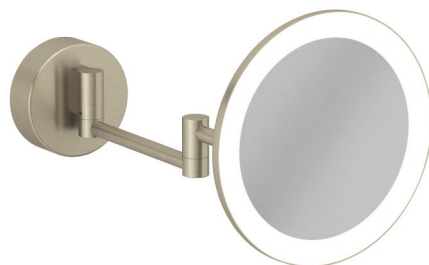

Technische Daten/ Technical Data

KLUDI-VELA R
LED cosmetic mirror

Ref.: 58995N5W

Finishes:
N5 Stainless Brushed Nickel PVD

Product description
Manufacturer KLUDI GmbH & Co. KG
Typ: KLUDI-VELA R
LED cosmetic mirror
Ref.: 58995N5W

LED cosmetic mirror
wall mounted
material: mirror glass
material frame: metal
mirror one-sided
swiveled on a double-jointed arm
2 changeable color temperature 3000K or 5700K
switch on the back
3 x magnification
lighting LED 4,5W
input voltage: 200 - 240 V / AC 50-60 Hz
output voltage: 12V - DC
degree of protection: IP44
connection: direct
CE checked
protection class 1
energy efficiency class E
concealed fastening
with fixing material screws and dowels

Produktabbildung/ Product picture