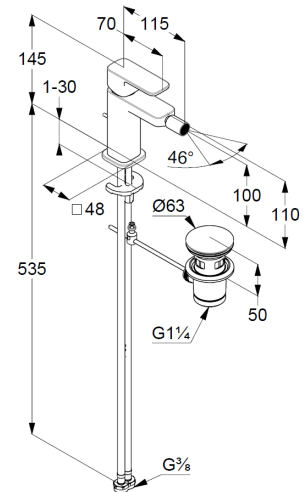

Technische Daten/ Technical Data

KLUDI RENON
single lever bidet mixer
DN 15

Ref.: 42216N175

Finishes:
N1 Brushed Bronze PVD

Product description
Manufacturer KLUDI GmbH & Co. KG
Typ: KLUDI RENON
single lever bidet mixer
Ref.: 42216N175

bidet mixer
single lever mixer
1-hole mounted
solid lever, metal
aerator M16 PCA
ball joint with aerator
ceramic cartridge with hot water safety device
flow rate at 3 bar 4,5 l/min.
flexible hoses G3/8 DVGW approved
rapid installation set
pop up waste set G1 1/4 metal
EU taxonomy: max. 6 l/min. -
Substantial Contribution (SC) possible

Produktabbildung/ Product picture

Maßzeichnung/ Dimensional drawing

Durchfluss/ Flow rate