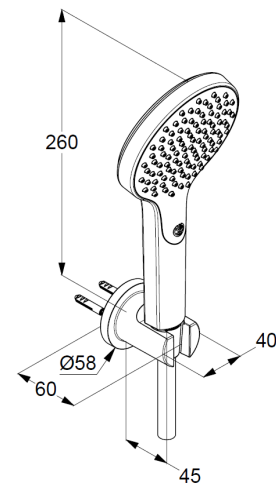

Technische Daten/ Technical Data

KLUDI-DIVE X
bath shower set 1 S
DN 15

Ref.: 6985005-00

Finishes:
05 chrome

Product description
Manufacturer KLUDI GmbH & Co. KG
Typ: KLUDI-DIVE X
bath shower set 1 S
Ref.: 6985005-00

hand shower 1 S
flow rate at 3 bar 15 l/min.
(with possibility of limiting to 9 l/min.)
1 spray pattern
with cleaning system
connection G1/2
sieve seal

shower hose
plastic coated
with metal-effect
with conical nuts
G1/2 x G1/2 x 1250mm

shower hook
for shower hoses with conical nuts
with fixing material
for rigid wall mounted

Produktabbildung/ Product picture

Maßzeichnung/ Dimensional drawing

Durchfluss/ Flow rate