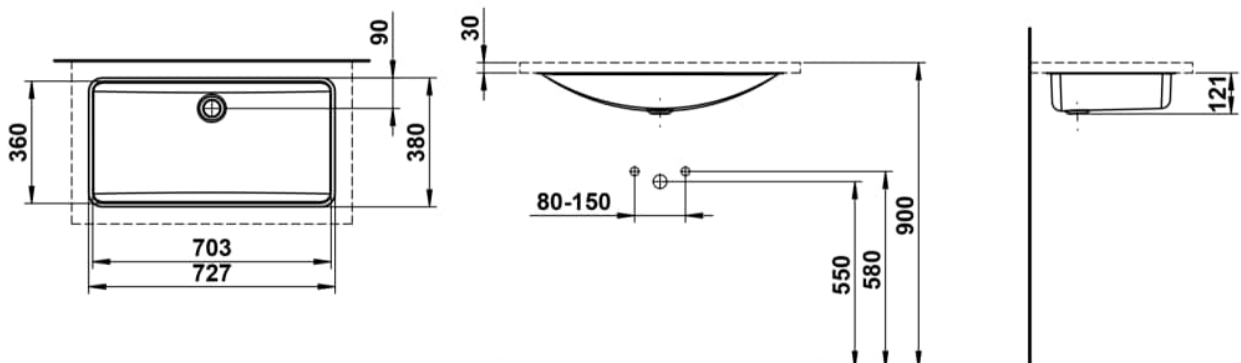

CLASSICS

Under-mounted washbasin, glazed steel, without tap bank, without tap hole, without overflow, including fixing set

DIMENSIONS

Length	727 mm
Width	380 mm
Height	120 mm

COLOUR AND FINISH

<input type="checkbox"/>	000 White
--------------------------	-----------

OPTIONS

112 - without tap hole, without overflow

Back glazed

Bowl length (mm) : 507

Bowl position : Central

Bowl width (mm) : 273

Fixing kit : Included

Glazed base

Installation type : Built-in / Under countertop

Internal Shape : 6 - Rectangular

Material : Glazed steel

Net weight (kg) : 7.5

Overflow type : Standard

Plug and Waste : Not included

Shape : Rectangular

Taphole configuration : No tapholes

Trap : Not included

Waste : Not included

Weight (Kg) : 3.8

Without overflow

TECHNICAL DRAWINGS

CLASSICS

The washbasins of the CLASSICS series combine iconic design with an emotional depth that shapes the space—clear, authentic, unmistakable. Every detail reflects a clear design intention: restrained, yet full of character.