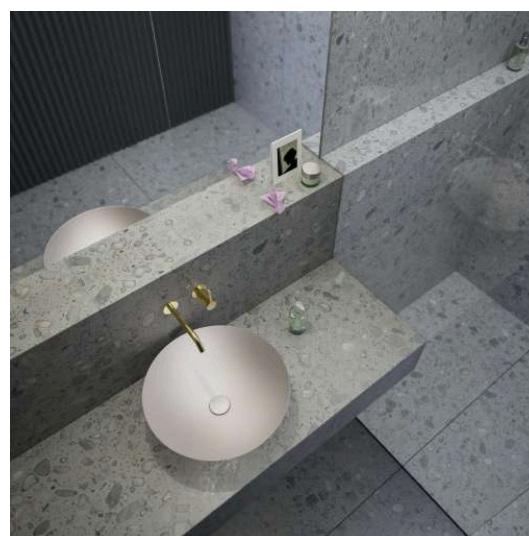

CHARACTERS

Washbasin bowl, glazed steel, without tap bank, without tap hole, without overflow, including fixing set, drain valve

DIMENSIONS

Length	360 mm
Width	360 mm
Height	137 mm

COLOUR AND FINISH

708 Oyster Matt

Installation type : Bowl / On countertop

Internal Shape : 1 - Round

Material : Glazed steel

Net weight (kg) : 3.3

Overflow type : Standard

Plug and Waste : Included

Shape : Round

Taphole configuration : No tapholes

Trap : Not included

Waste : Included

Weight (Kg) : 3.3

Without overflow

TECHNICAL DRAWINGS

CHARACTERS

With the Characters series, the classic washbowl is given a completely new expression—reduced in form, impressive in impact, and directly inspired by nature. Innovative enamel surfaces lend the steel extraordinary depth and vibrancy, shifting with the light and reflecting the ever-changing play of the elements.

Characters brings the full spectrum of nature into the bathroom:

The rich aquatic tones deep indigo, deep blue, and deep green evoke the vastness of the ocean and the depth of the sky. Earthy shades like oyster matt, silk matt, gravel matt, and nordic matt embody the calm of natural landscapes at first light—soft, matte finishes with a velvety appearance. Complemented by timeless tones such as dark iron, matte black, and white, the result is a series of distinctive washbasins available in three thoughtfully designed sizes: 300, 360, and 450 mm in diameter.