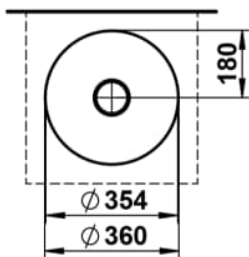

CHARACTERS

Washbasin bowl, glazed steel, without tap bank, without tap hole, without overflow, including fixing set, drain valve

DIMENSIONS

Length	360 mm
Width	360 mm
Height	137 mm

COLOUR AND FINISH

708 Oyster Matt

OPTIONS

112 - without tap hole, without overflow

Back glazed

Bowl length (mm) : 360

Bowl position : Central

Bowl width (mm) : 360

Fixing kit : Included

Glazed base

Installation type : Bowl / On countertop

Internal Shape : 1 - Round

Material : Glazed steel

Net weight (kg) : 3.3

Overflow type : Standard

Plug and Waste : Included

Shape : Round

Taphole configuration : No tapholes

Trap : Not included

Waste : Included

Weight (Kg) : 3.3

Without overflow

TECHNICAL DRAWINGS

CHARACTERS

With the Characters series, the classic washbowl is given a completely new expression—reduced in form, impressive in impact, and directly inspired by nature. Innovative enamel surfaces lend the steel extraordinary depth and vibrancy, shifting with the light and reflecting the ever-changing play of the elements.