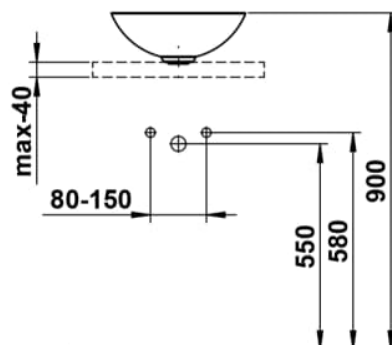

CHARACTERS

Washbasin bowl, glazed steel, without tap bank, without tap hole, without overflow, including fixing set, drain valve

DIMENSIONS

Length	360 mm
Width	360 mm
Height	137 mm

COLOUR AND FINISH

708 Oyster Matt

OPTIONS

112 - without tap hole, without overflow

Back glazed

Bowl length (mm) : 360

Bowl position : Central

Bowl width (mm) : 360

Fixing kit : Included

Glazed base

Installation type : Bowl / On countertop

Internal Shape : 1 - Round

Material : Glazed steel

Net weight (kg) : 3.3

Overflow type : Standard

Plug and Waste : Included

Shape : Round

Taphole configuration : No tapholes

Trap : Not included

Waste : Included

Weight (Kg) : 3.3

Without overflow

TECHNICAL DRAWINGS

CHARACTERS

With the Characters series, the classic washbowl is given a completely new expression—reduced in form, impressive in impact, and directly inspired by nature. Innovative enamel surfaces lend the steel extraordinary depth and vibrancy, shifting with the light and reflecting the ever-changing play of the elements.