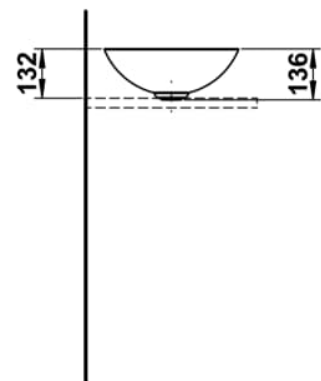

TECHNICAL DRAWINGS