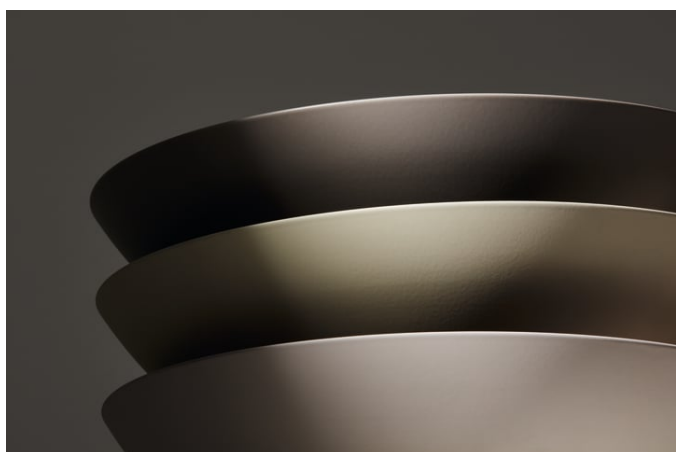

OPTIONS

112 - without tap hole, without overflow

Back glazed

Bowl length (mm) : 360

Bowl position : Central

Bowl width (mm) : 360

Fixing kit : Included

Glazed base

Trap : Not included

Waste : Included

Weight (Kg) : 3.3

Without overflow

TECHNICAL DRAWINGS

CHARACTERS

With the Characters series, the classic washbowl is given a completely new expression—reduced in form, impressive in impact, and directly inspired by nature. Innovative enamel surfaces lend the steel extraordinary depth and vibrancy, shifting with the light and reflecting the ever-changing play of the elements.

Characters brings the full spectrum of nature into the bathroom:

The rich aquatic tones deep indigo, deep blue, and deep green evoke the vastness of the ocean and the depth of the sky. Earthy shades like oyster matt, silk matt, gravel matt, and nordic matt embody the calm of natural landscapes at first light—soft, matte finishes with a velvety appearance. Complemented by timeless tones such as dark iron, matte black, and white, the result is a series of distinctive washbasins available in three thoughtfully designed sizes: 300, 360, and 450 mm in diameter.

Each surface is created through a sophisticated enameling process that combines precise technology with artisanal craftsmanship. The result: individual basins with a velvety texture and lively color gradients that reflect light in a truly unique way.