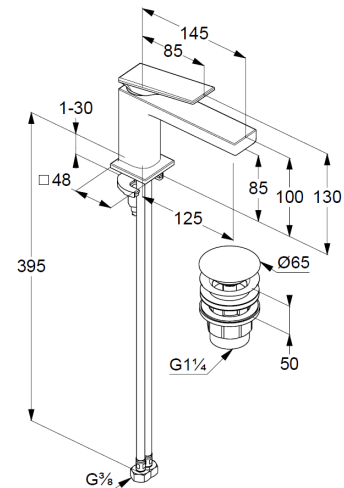

Technische Daten/ Technical Data

KLUDI DECUS, SmartStart
single lever basin mixer 85
DN 15

Ref.: 54267N175

Finishes:
N1 Brushed Bronze PVD

Product description
Manufacturer KLUDI GmbH & Co. KG
Typ: KLUDI DECUS, SmartStart
single lever basin mixer 85
Ref.: 54267N175

basin mixer
single lever mixer
1-hole mounted
solid lever, metal
aerator, S-Pointer M18,5 PCA
ceramic cartridge with hot water safety device
middle position cold water
flow rate at 3 bar 4,5 l/min.
flexible hoses G3/8 DVGW approved
rapid installation set
push open waste G1 1/4
for washbasin with overflow
EU taxonomy: max. 6 l/min. -
Substantial Contribution (SC) possible

Produktabbildung/ Product picture

Maßzeichnung/ Dimensional drawing

Durchfluss/ Flow rate