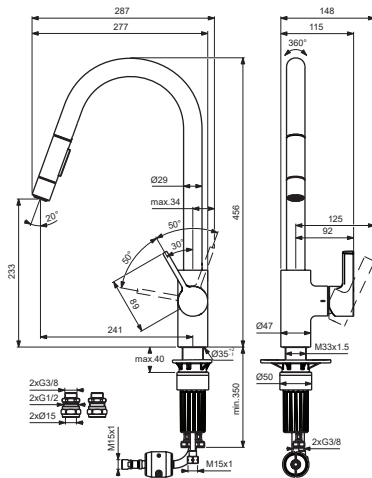

GUSTO

Ideal Standard

Produced from: Nov.2025

BD414XX

**BD416XX
BD471XX**

without connector:
BD416XX
with connector:
BD471XX

For XX=Coverage-Designate:
AA=chrome,GN=silver storm
A2=brushed gold,J4=sunset rose
A5=magnetic grey

For Instance:
B961813AA for chrome

Pos.	Signify	Spare parts-Nr.	Quantity	Pos.	Signify	Spare parts-Nr.	Quantity
1	Lever	B961813XX	1 Set	14	Plastic insert	A960911NU	1 Pcs.
2	Rubber button	A963751NU	1 Pcs.	15	Flow straightner	B960510NU***	1 Set
3	Cover cap	B961815XX	1 Pcs.	16	Flow regulator 8 l/min	B961941NU	1 Pcs.
4	Screw M41x1.5/M33x1.5	B961814NU	1 Pcs.				
5	Cartridge Ø28mm	A861397NU	1 Set				
6	Sealing set for tub.spout	B961582NU	1 Set				
7	Plastic hose L1500	B961816AA	1 Pcs.				
8	Pull-down spray 1F	B961817XX*	1 Pcs.				
8a	Pull-down spray 2F	B961818XX**	1 Pcs.				
9	O-Ring Ø36.2x2.62	A962575NU	1 Pcs.				
10	Fixation set	B961807NU	1 Set				
11	FI.hose G3/8/M8x1 /L500	A962005NU	1 Pcs.				
12	Rv-patrone	A960944NU	1 Pcs.				
13	Connector G3/8,Ø15-set	B960845NU	1 Set				

*for BD414XX **for BD416XX; BD471XX ***for BD471XX