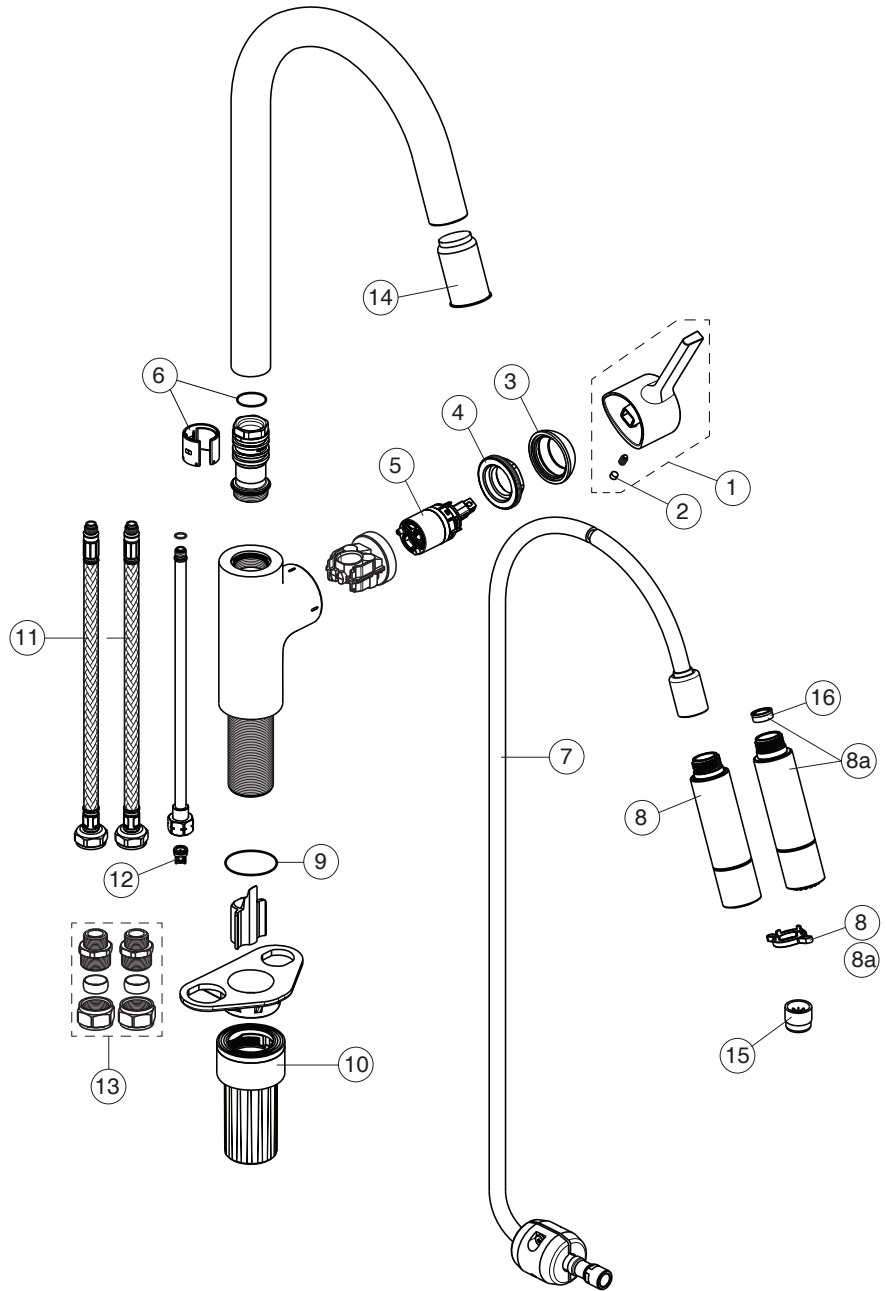

GUSTO

Ideal Standard

Produced from: Nov.2025

BD414XX

**BD416XX
BD471XX**

without connector:
BD416XX
with connector:
BD471XX

For XX=Coverage-Designate:
AA=chrome,GN=silver storm
A2=brushed gold,J4=sunset rose
A5=magnetic grey

For Instance:
B961813AA for chrome

Pos.	Signify	Spare parts-Nr.	Quantity	Pos.	Signify	Spare parts-Nr.	Quantity
1	Lever	B961813XX	1 Set	14	Plastic insert	A960911NU	1 Pcs.
2	Rubber button	A963751NU	1 Pcs.	15	Flow straightner	B960510NU***	1 Set
3	Cover cap	B961815XX	1 Pcs.	16	Flow regulator 8 l/min	B961941NU	1 Pcs.
4	Screw M41x1.5/M33x1.5	B961814NU	1 Pcs.				
5	Cartridge Ø28mm	A861397NU	1 Set				
6	Sealing set for tub.spout	B961582NU	1 Set				
7	Plastic hose L1500	B961816AA	1 Pcs.				
8	Pull-down spray 1F	B961817XX*	1 Pcs.				
8a	Pull-down spray 2F	B961818XX**	1 Pcs.				
9	O-Ring Ø36.2x2.62	A962575NU	1 Pcs.				
10	Fixation set	B961807NU	1 Set				
11	FI.hose G3/8/M8x1 /L500	A962005NU	1 Pcs.				
12	Rv-patrone	A960944NU	1 Pcs.				
13	Connector G3/8,Ø15-set	B960845NU	1 Set				

*for BD414XX **for BD416XX; BD471XX ***for BD471XX