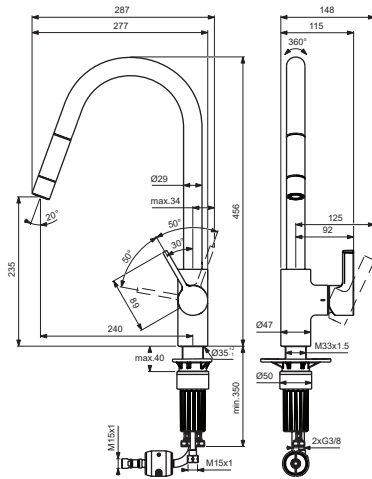

GUSTO

Ideal Standard

Produced from: Nov.2025

BD414XX

**BD416XX
BD471XX**

without connector:
BD416XX
with connector:
BD471XX

For XX=Coverage-Designate:
AA=chrome,GN=silver storm
A2=brushed gold,J4=sunset rose
A5=magnetic grey

For Instance:
B961813AA for chrome

Pos.	Signify	Spare parts-Nr.	Quantity	Pos.	Signify	Spare parts-Nr.	Quantity
1	Lever	B961813XX	1 Set	14	Plastic insert	A960911NU	1 Pcs.
2	Rubber button	A963751NU	1 Pcs.	15	Flow straightner	B960510NU***	1 Set
3	Cover cap	B961815XX	1 Pcs.	16	Flow regulator 8 l/min	B961941NU	1 Pcs.
4	Screw M41x1.5/M33x1.5	B961814NU	1 Pcs.				
5	Cartridge Ø28mm	A861397NU	1 Set				
6	Sealing set for tub.spout	B961582NU	1 Set				
7	Plastic hose L1500	B961816AA	1 Pcs.				
8	Pull-down spray 1F	B961817XX*	1 Pcs.				
8a	Pull-down spray 2F	B961818XX**	1 Pcs.				
9	O-Ring Ø36.2x2.62	A962575NU	1 Pcs.				
10	Fixation set	B961807NU	1 Set				
11	FI.hose G3/8/M8x1 /L500	A962005NU	1 Pcs.				
12	Rv-patrone	A960944NU	1 Pcs.				
13	Connector G3/8,Ø15-set	B960845NU	1 Set				

*for BD414XX **for BD416XX; BD471XX ***for BD471XX