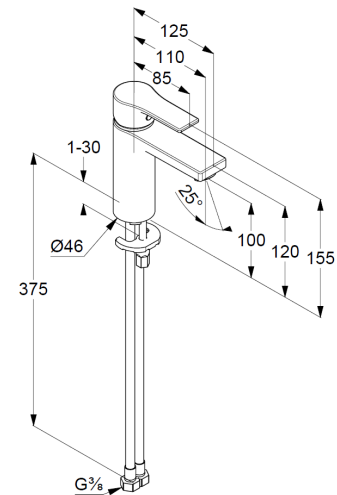

Technische Daten/ Technical Data

KLUDI ZENTA SL
single lever basin mixer 100
DN 15

Ref.: 482920565

Finishes:
05 chrome

Product description
Manufacturer KLUDI GmbH & Co. KG
Typ: KLUDI ZENTA SL
single lever basin mixer 100
Ref.: 482920565

basin mixer
single lever mixer
1-hole mounted
solid handle, metal
aerator M24
ceramic cartridge with hot water safety device
flow rate at 3 bar 5 l/min.
flexible hoses G3/8 DVGW approved
rapid installation set
EU taxonomy: max. 6 l/min. -
Substantial Contribution (SC) possible

Produktabbildung/ Product picture

Maßzeichnung/ Dimensional drawing

Durchfluss/ Flow rate