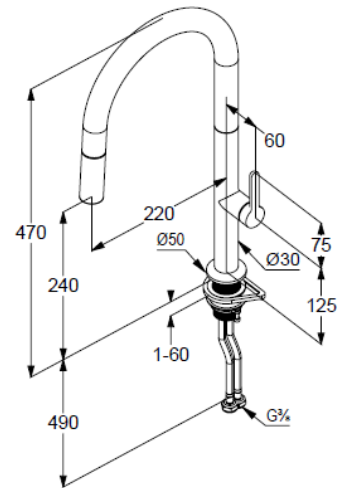

Technische Daten/ Technical Data

KLUDI-AUREA
kitchen faucet
DN 15

Ref.: 55852N575

Finishes:
N5 Stainless Brushed Nickel PVD

Product description
Manufacturer KLUDI GmbH & Co. KG
Typ: KLUDI-AUREA
kitchen faucet
Ref.: 55852N575

kitchen faucet
single lever mixer
extractable hand spray
automatic diverter: jet/aerator
1-hole mounted
quick connect
lateral actuation
protected against back flow
ceramic cartridge
flow rate at 3 bar 6,5 l/min.
swivel spout (230°)
flexible hoses G3/8 DVGW approved
shank-fixing
extractable hoses 250mm

Produktabbildung/ Product picture

Maßzeichnung/ Dimensional drawing

Durchfluss/ Flow rate