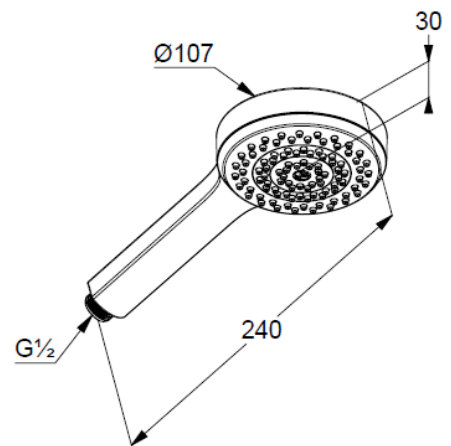

Technische Daten/ Technical Data

KLUDI-DIVE S
hand shower 1 S
DN 15

Ref.: 6881039-00

Finishes:
39 matt black

Product description
Manufacturer KLUDI GmbH & Co. KG
Typ: KLUDI-DIVE S
hand shower 1 S
Ref.: 6881039-00

hand shower 1 S
flow rate at 3 bar 15 l/min.
(with possibility of limiting to 9 l/min.)
1 spray pattern
with cleaning system
connection G1/2
sieve seal

Produktabbildung/ Product picture

Maßzeichnung/ Dimensional drawing