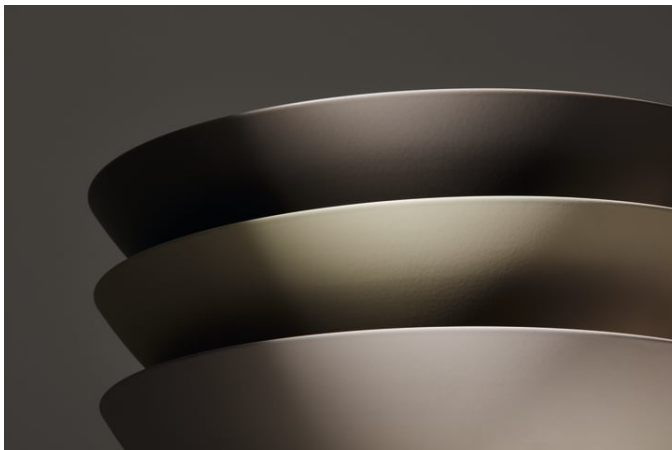

OPTIONS

112 - without tap hole, without overflow

Back glazed

Bowl length (mm) : 360

Bowl position : Central

Bowl width (mm) : 360

Fixing kit : Included

Glazed base

Trap : Not included

Waste : Included

Weight (Kg) : 3.3

Without overflow

TECHNICAL DRAWINGS

CHARACTERS

With the Characters series, the classic washbowl is given a completely new expression—reduced in form, impressive in impact, and directly inspired by nature. Innovative enamel surfaces lend the steel extraordinary depth and vibrancy, shifting with the light and reflecting the ever-changing play of the elements.

Characters brings the full spectrum of nature into the bathroom:

The rich aquatic tones deep indigo, deep blue, and deep green evoke the vastness of the ocean and the depth of the sky. Earthy shades like oyster matt, silk matt, gravel matt, and nordic matt embody the calm of natural landscapes at first light—soft, matte finishes with a velvety appearance. Complemented by timeless tones such as dark iron, matte black, and white, the result is a series of distinctive washbasins available in three thoughtfully designed sizes: 300, 360, and 450 mm in diameter.

Each surface is created through a sophisticated enameling process that combines precise technology with artisanal craftsmanship. The result: individual basins with a velvety texture and lively color gradients that reflect light in a truly unique way.