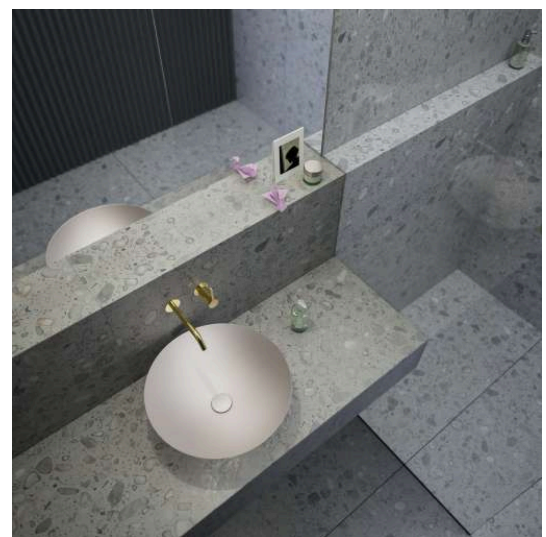

CHARACTERS

Washbasin bowl, glazed steel, without tap bank, without tap hole, without overflow, including fixing set, drain valve

DIMENSIONS

Length	360 mm
Width	360 mm
Height	137 mm

COLOUR AND FINISH

■ 710 Nordic Matt

Installation type : Bowl / On countertop

Internal Shape : 1 - Round

Material : Glazed steel

Net weight (kg) : 3.3

Overflow type : Standard

Plug and Waste : Included

Shape : Round

Taphole configuration : No tapholes

Trap : Not included

Waste : Included

Weight (Kg) : 3.3

Without overflow

TECHNICAL DRAWINGS

CHARACTERS

With the Characters series, the classic washbowl is given a completely new expression—reduced in form, impressive in impact, and directly inspired by nature. Innovative enamel surfaces lend the steel extraordinary depth and vibrancy, shifting with the light and reflecting the ever-changing play of the elements.

Characters brings the full spectrum of nature into the bathroom:

The rich aquatic tones deep indigo, deep blue, and deep green evoke the vastness of the ocean and the depth of the sky. Earthy shades like oyster matt, silk matt, gravel matt, and nordic matt embody the calm of natural landscapes at first light—soft, matte finishes with a velvety appearance. Complemented by timeless tones such as dark iron, matte black, and white, the result is a series of distinctive washbasins available in three thoughtfully designed sizes: 300, 360, and 450 mm in diameter.