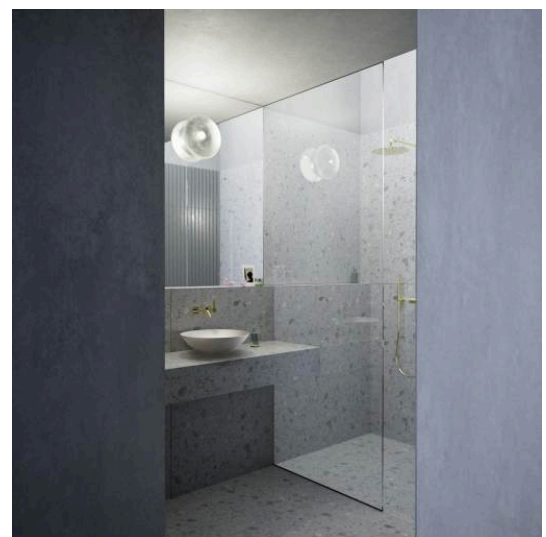

CHARACTERS

Washbasin bowl, glazed steel, without tap bank, without tap hole, without overflow, including fixing set, drain valve

DIMENSIONS

Length	360 mm
Width	360 mm
Height	137 mm

COLOUR AND FINISH

■ 710 Nordic Matt

Trap : Not included

Waste : Included

Weight (Kg) : 3.3

Without overflow

TECHNICAL DRAWINGS

CHARACTERS

With the Characters series, the classic washbowl is given a completely new expression—reduced in form, impressive in impact, and directly inspired by nature. Innovative enamel surfaces lend the steel extraordinary depth and vibrancy, shifting with the light and reflecting the ever-changing play of the elements.

Characters brings the full spectrum of nature into the bathroom:

The rich aquatic tones deep indigo, deep blue, and deep green evoke the vastness of the ocean and the depth of the sky. Earthy shades like oyster matt, silk matt, gravel matt, and nordic matt embody the calm of natural landscapes at first light—soft, matte finishes with a velvety appearance. Complemented by timeless tones such as dark iron, matte black, and white, the result is a series of distinctive washbasins available in three thoughtfully designed sizes: 300, 360, and 450 mm in diameter.

Each surface is created through a sophisticated enameling process that combines precise technology with artisanal craftsmanship. The result: individual basins with a velvety texture and lively color gradients that reflect light in a truly unique way.