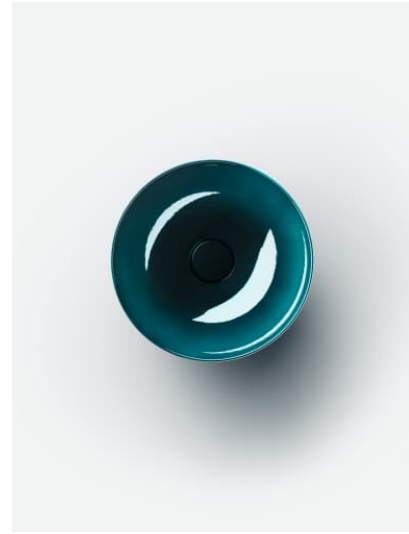

CHARACTERS

Washbasin bowl, glazed steel, without tap bank, without tap hole, without overflow, including fixing set, drain valve

DIMENSIONS

Length	360 mm
Width	360 mm
Height	137 mm

COLOUR AND FINISH

■ 710 Nordic Matt

Installation type : Bowl / On countertop

Internal Shape : 1 - Round

Material : Glazed steel

Net weight (kg) : 3.3

Overflow type : Standard

Plug and Waste : Included

Shape : Round

Taphole configuration : No tapholes

Trap : Not included

Waste : Included

Weight (Kg) : 3.3

Without overflow

TECHNICAL DRAWINGS

CHARACTERS

With the Characters series, the classic washbowl is given a completely new expression—reduced in form, impressive in impact, and directly inspired by nature. Innovative enamel surfaces lend the steel extraordinary depth and vibrancy, shifting with the light and reflecting the ever-changing play of the elements.

Characters brings the full spectrum of nature into the bathroom:

The rich aquatic tones deep indigo, deep blue, and deep green evoke the vastness of the ocean and the depth of the sky. Earthy shades like oyster matt, silk matt, gravel matt, and nordic matt embody the calm of natural landscapes at first light—soft, matte finishes with a velvety appearance. Complemented by timeless tones such as dark iron, matte black, and white, the result is a series of distinctive washbasins available in three thoughtfully designed sizes: 300, 360, and 450 mm in diameter.