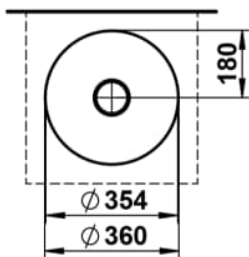

CHARACTERS

Washbasin bowl, glazed steel, without tap bank, without tap hole, without overflow, including fixing set, drain valve

DIMENSIONS

Length	360 mm
Width	360 mm
Height	137 mm

COLOUR AND FINISH

■ 710 Nordic Matt

OPTIONS

112 - without tap hole, without overflow

Back glazed

Bowl length (mm) : 360

Bowl position : Central

Bowl width (mm) : 360

Fixing kit : Included

Glazed base

Installation type : Bowl / On countertop

Internal Shape : 1 - Round

Material : Glazed steel

Net weight (kg) : 3.3

Overflow type : Standard

Plug and Waste : Included

Shape : Round

Taphole configuration : No tapholes

Trap : Not included

Waste : Included

Weight (Kg) : 3.3

Without overflow

TECHNICAL DRAWINGS

CHARACTERS

With the Characters series, the classic washbowl is given a completely new expression—reduced in form, impressive in impact, and directly inspired by nature. Innovative enamel surfaces lend the steel extraordinary depth and vibrancy, shifting with the light and reflecting the ever-changing play of the elements.