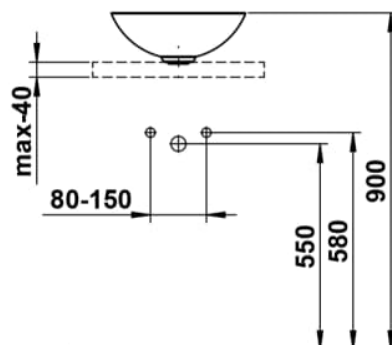

CHARACTERS

Washbasin bowl, glazed steel, without tap bank, without tap hole, without overflow, including fixing set, drain valve

DIMENSIONS

Length	360 mm
Width	360 mm
Height	137 mm

COLOUR AND FINISH

■ 710 Nordic Matt

OPTIONS

112 - without tap hole, without overflow

Back glazed

Bowl length (mm) : 360

Bowl position : Central

Bowl width (mm) : 360

Fixing kit : Included

Glazed base

Installation type : Bowl / On countertop

Internal Shape : 1 - Round

Material : Glazed steel

Net weight (kg) : 3.3

Overflow type : Standard

Plug and Waste : Included

Shape : Round

Taphole configuration : No tapholes

Trap : Not included

Waste : Included

Weight (Kg) : 3.3

Without overflow

TECHNICAL DRAWINGS

CHARACTERS

With the Characters series, the classic washbowl is given a completely new expression—reduced in form, impressive in impact, and directly inspired by nature. Innovative enamel surfaces lend the steel extraordinary depth and vibrancy, shifting with the light and reflecting the ever-changing play of the elements.