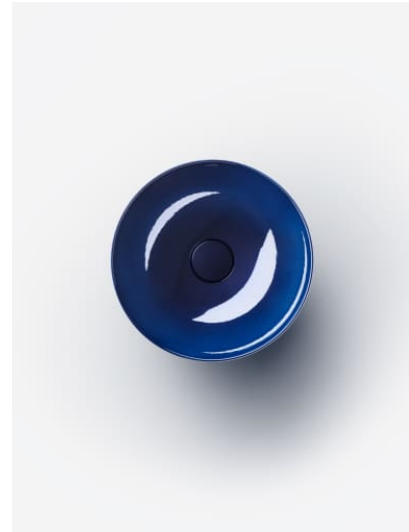

CHARACTERS

Washbasin bowl, glazed steel, without tap bank, without tap hole, without overflow, including fixing set, drain valve

DIMENSIONS

Length	360 mm
Width	360 mm
Height	137 mm

COLOUR AND FINISH

■ 710 Nordic Matt

Installation type : Bowl / On countertop

Internal Shape : 1 - Round

Material : Glazed steel

Net weight (kg) : 3.3

Overflow type : Standard

Plug and Waste : Included

Shape : Round

Taphole configuration : No tapholes

Trap : Not included

Waste : Included

Weight (Kg) : 3.3

Without overflow

TECHNICAL DRAWINGS

CHARACTERS

With the Characters series, the classic washbowl is given a completely new expression—reduced in form, impressive in impact, and directly inspired by nature. Innovative enamel surfaces lend the steel extraordinary depth and vibrancy, shifting with the light and reflecting the ever-changing play of the elements.

Characters brings the full spectrum of nature into the bathroom:

The rich aquatic tones deep indigo, deep blue, and deep green evoke the vastness of the ocean and the depth of the sky. Earthy shades like oyster matt, silk matt, gravel matt, and nordic matt embody the calm of natural landscapes at first light—soft, matte finishes with a velvety appearance. Complemented by timeless tones such as dark iron, matte black, and white, the result is a series of distinctive washbasins available in three thoughtfully designed sizes: 300, 360, and 450 mm in diameter.