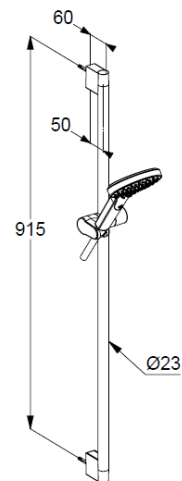

Technische Daten/ Technical Data

KLUDI-DIVE X
shower set 1 S
DN 15

Ref.: 6991039-00

Finishes:
39 matt black

Product description
Manufacturer KLUDI GmbH & Co. KG
Typ: KLUDI-DIVE X
shower set 1 S
Ref.: 6991039-00

hand shower 1 S
flow rate at 3 bar 15 l/min.
(with possibility of limiting to 9 l/min.)
1 spray pattern
with cleaning system
connection G1/2
sieve seal

shower hose
plastic coated
with metal-effect
with conical nuts
anti twist
G1/2 x G1/2 x 1600mm

wall rail 900mm
height-adjustable hand shower hook
with fixing material
for rigid wall mounted

Produktabbildung/ Product picture

Maßzeichnung/ Dimensional drawing

Durchfluss/ Flow rate