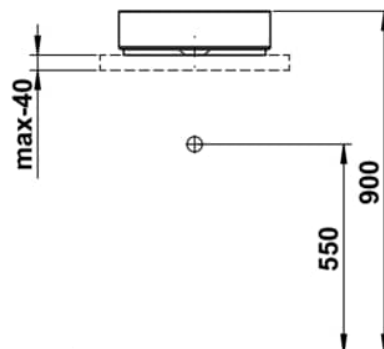

TECHNICAL DRAWINGS