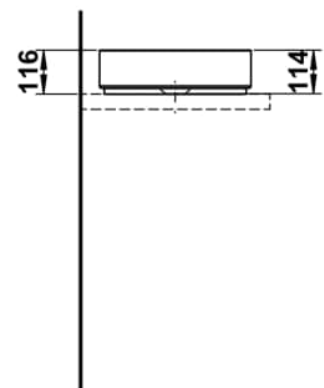

TECHNICAL DRAWINGS