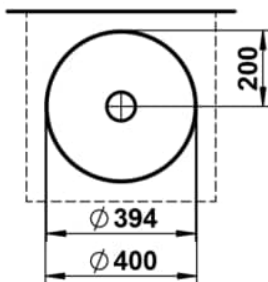

TECHNICAL DRAWINGS