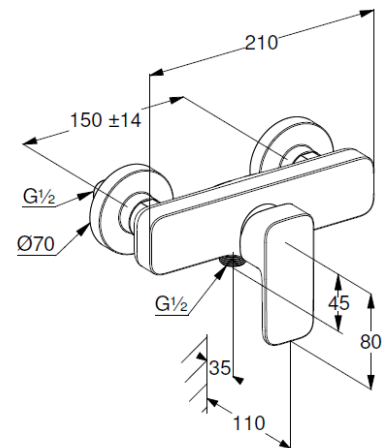

Technische Daten/ Technical Data

KLUDI RENON

single lever shower mixer
DN 15

Ref.: 428315375

Finishes:
53 matt white

Product description
Manufacturer KLUDI GmbH & Co. KG
Typ: KLUDI RENON
single lever shower mixer
Ref.: 428315375

shower mixer
single lever mixer
wall mounted
solid lever, metal
protected against back flow
shower outlet G1/2
ceramic cartridge with hot water safety device
flow rate at 3 bar 23 l/min.
S-unions G1/2 x G3/4

Produktabbildung/ Product picture

Maßzeichnung/ Dimensional drawing

Durchfluss/ Flow rate