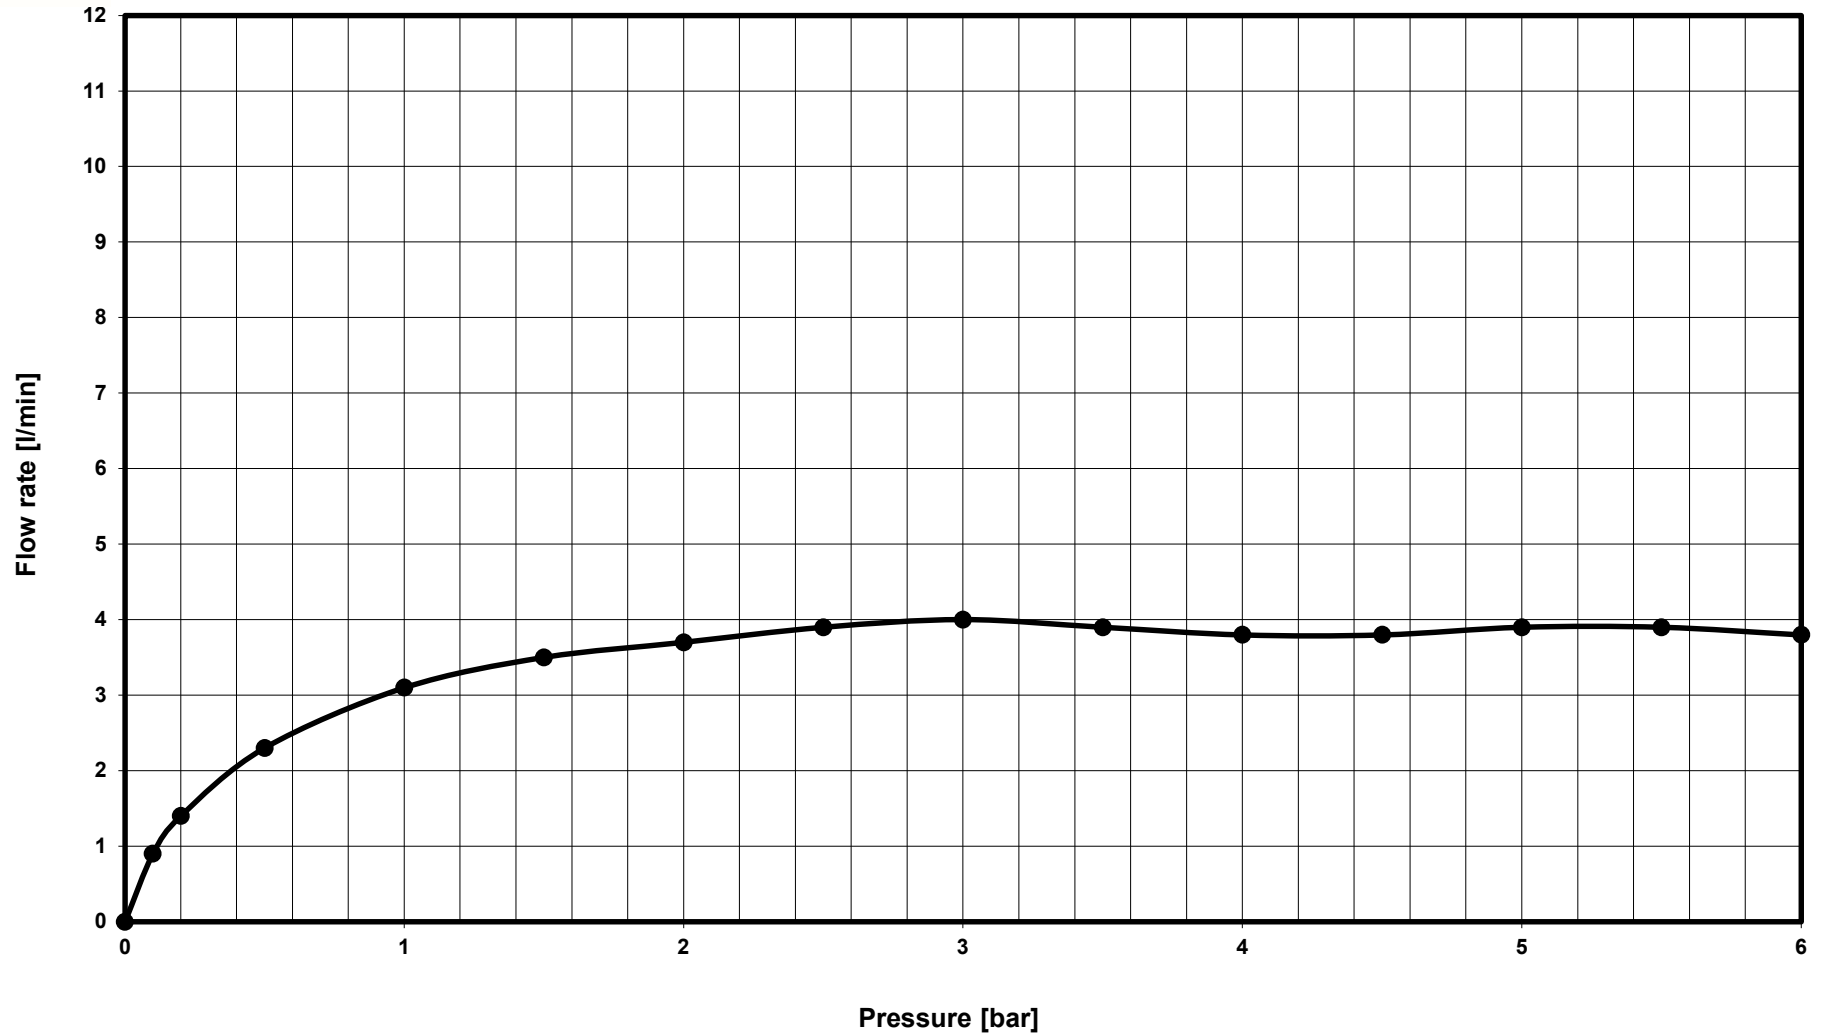

Ideal Standard

BD845AA

CERALINE NUOVO BSN H65 CHR PUW/M 3.8L

Series5