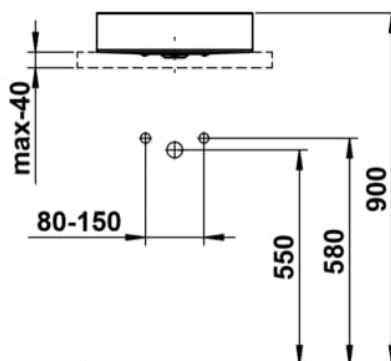

TECHNICAL DRAWINGS