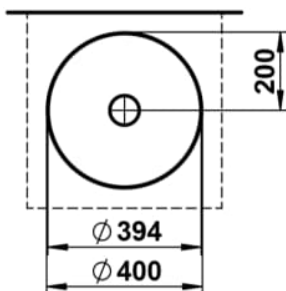

TECHNICAL DRAWINGS