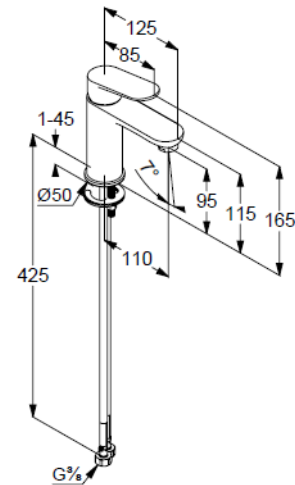

flow rate at 3 bar 4,5 l/min.

flexible hoses G3/8 DVGW approved

rapid installation set

EU taxonomy: max. 6 l/min. -

Substantial Contribution (SC) possible

Produktabbildung/ Product picture

Maßzeichnung/ Dimensional drawing