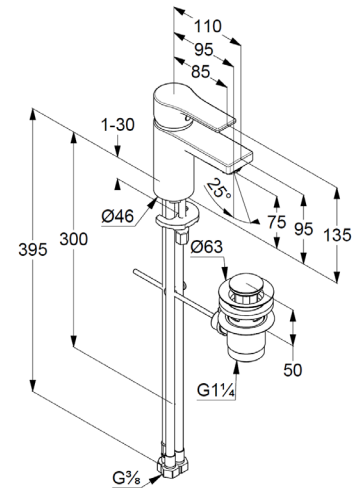

basin mixer  
single lever mixer  
for open hot water heaters  
1-hole mounted  
solid lever, metal  
aerator M24  
ceramic cartridge with hot water safety device  
flow rate at 3 bar 5 l/min.  
flexible hoses G3/8 DVGW approved  
rapid installation set  
pop up waste set G1 1/4 metal

## Produktabbildung/ Product picture

## Maßzeichnung/ Dimensional drawing