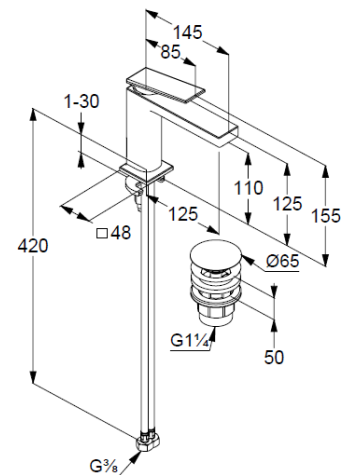

Technische Daten/ Technical Data

KLUDI DECUS, SmartStart
single lever basin mixer 110
DN 15

Ref.: 54289N275

Finishes:
N2 Brushed Gunmetal PVD

Product description
Manufacturer KLUDI GmbH & Co. KG
Typ: KLUDI DECUS, SmartStart
single lever basin mixer 110
Ref.: 54289N275

basin mixer
single lever mixer
1-hole mounted
solid lever, metal
aerator, S-Pointer M18,5 PCA
ceramic cartridge with hot water safety device
middle position cold water
flow rate at 3 bar 4,5 l/min.
flexible hoses G3/8 DVGW approved
rapid installation set
push open waste G1 1/4
for washbasin with overflow
EU taxonomy: max. 6 l/min. -
Substantial Contribution (SC) possible

Produktabbildung/ Product picture

Maßzeichnung/ Dimensional drawing

Durchfluss/ Flow rate