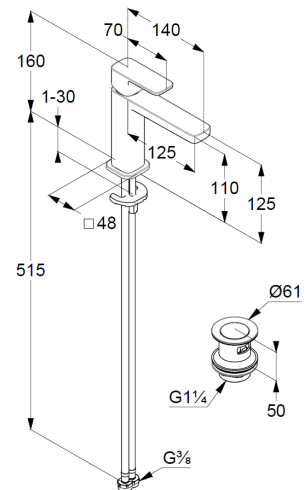

erator M18,5 PCA

ceramic cartridge with hot water safety device

flow rate at 3 bar 4,5 l/min.

flexible hoses G3/8 DVGW approved

rapid installation set

push open waste G1 1/4

for washbasin with overflow

EU taxonomy: max. 6 l/min. -

Substantial Contribution (SC) possible

Produktabbildung/ Product picture

Maßzeichnung/ Dimensional drawing

Durchfluss/ Flow rate