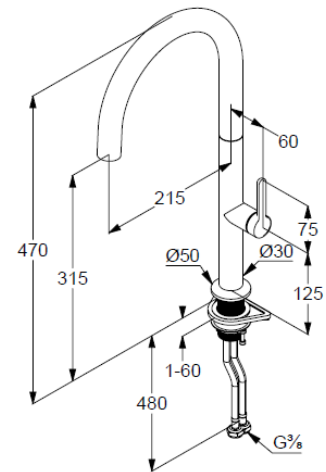

kitchen faucet  
single lever mixer  
1-hole mounted  
solid lever, metal  
lateral actuation  
aerator M24  
ceramic cartridge  
flow rate at 3 bar 6,5 l/min.  
swivel spout (360°)  
flexible hoses G3/8 DVGW approved  
shank-fixing

### Maßzeichnung/ Dimensional drawing