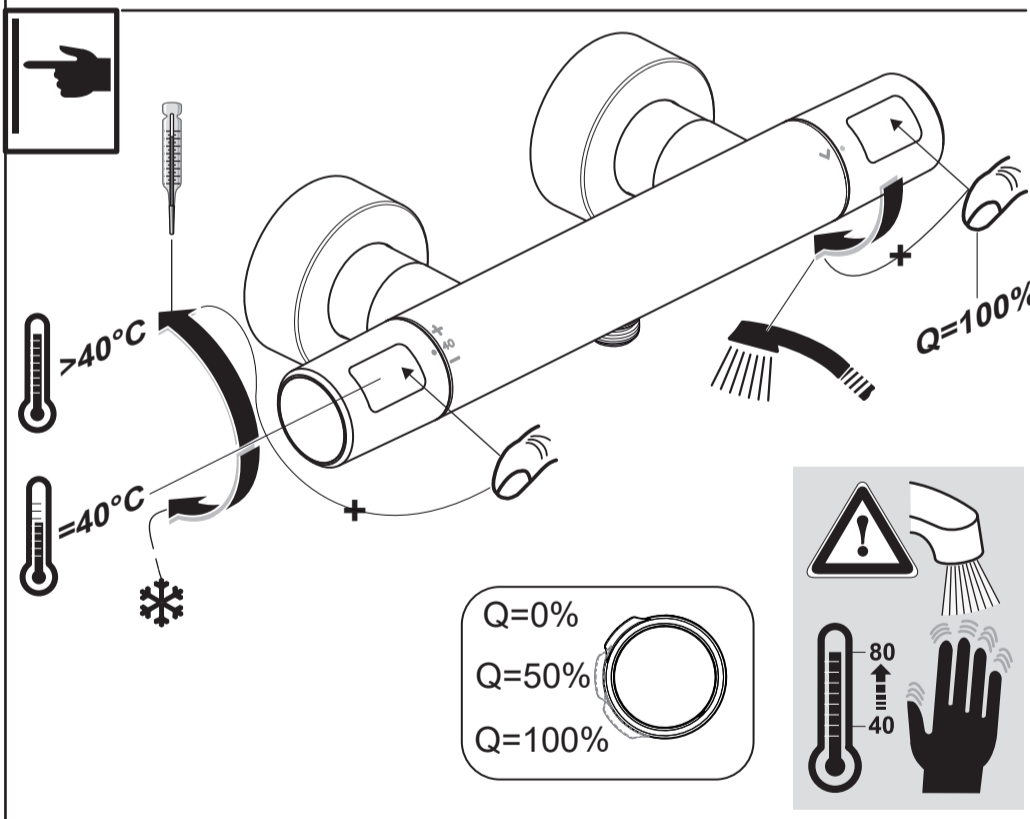

Ideal Standard

**CERATHERM T25**  
 A 8536 XG A 8537 XG  
 A 8539 XG A 8540 XG

0225 / A 869 230  
 Made in Germany

**A 8536XG  
 A 8537XG**

**A 8539XG  
 A 8540XG**

Ideal Standard International NV  
 Corporate Village – Gent Building  
 Da Vincilaan 2  
 1935 Zaventem  
 Belgium  
[www.idealstandard.com](http://www.idealstandard.com)