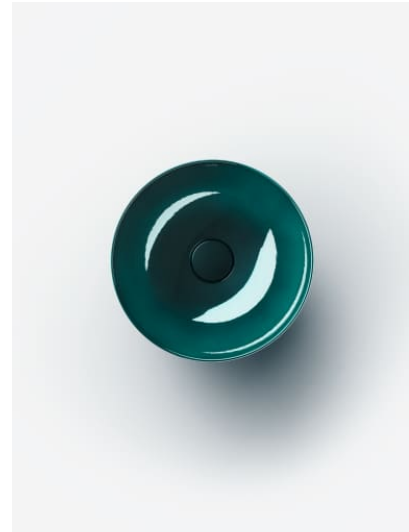

OPTIONS

112 - without tap hole, without overflow

Back glazed

Bowl length (mm) : 450

Bowl position : Central

Bowl width (mm) : 450

Fixing kit : Included

Glazed base

Installation type : Bowl / On countertop

Internal Shape : 1 - Round

Material : Glazed steel

Net weight (kg) : 4.5

Overflow type : Standard

Plug and Waste : Included

Shape : Round

Taphole configuration : No tapholes

Trap : Not included

Waste : Included

Weight (Kg) : 4.5

Without overflow

TECHNICAL DRAWINGS

CHARACTERS

With the Characters series, the classic washbowl is given a completely new expression—reduced in form, impressive in impact, and directly inspired by nature. Innovative enamel surfaces lend the steel extraordinary depth and vibrancy, shifting with the light and reflecting the ever-changing play of the elements.

Characters brings the full spectrum of nature into the bathroom:

The rich aquatic tones deep indigo, deep blue, and deep green evoke the vastness of the ocean and the depth of the sky. Earthy shades like oyster matt, silk matt, gravel matt, and nordic matt embody the calm of natural landscapes at first light—soft, matte finishes with a velvety appearance. Complemented by timeless tones such as dark iron, matte black, and white, the result is a series of distinctive washbasins available in three thoughtfully designed sizes: 300, 360, and 450 mm in diameter.