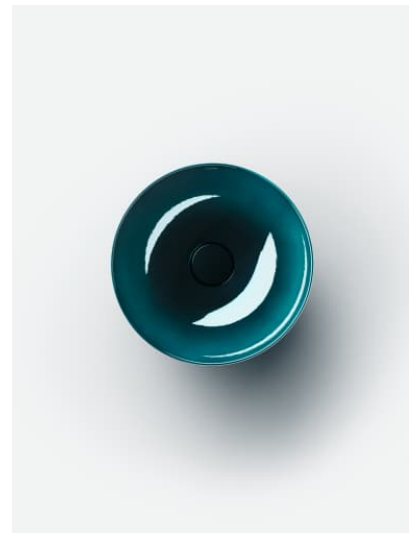

Installation type : Bowl / On countertop

Internal Shape : 1 - Round

Material : Glazed steel

Net weight (kg) : 4.5

Overflow type : Standard

Plug and Waste : Included

Shape : Round

Taphole configuration : No tapholes

Trap : Not included

Waste : Included

Weight (Kg) : 4.5

Without overflow

TECHNICAL DRAWINGS

CHARACTERS

With the Characters series, the classic washbowl is given a completely new expression—reduced in form, impressive in impact, and directly inspired by nature. Innovative enamel surfaces lend the steel extraordinary depth and vibrancy, shifting with the light and reflecting the ever-changing play of the elements.

Characters brings the full spectrum of nature into the bathroom:

The rich aquatic tones deep indigo, deep blue, and deep green evoke the vastness of the ocean and the depth of the sky. Earthy shades like oyster matt, silk matt, gravel matt, and nordic matt embody the calm of natural landscapes at first light—soft, matte finishes with a velvety appearance. Complemented by timeless tones such as dark iron, matte black, and white, the result is a series of distinctive washbasins available in three thoughtfully designed sizes: 300, 360, and 450 mm in diameter.

Each surface is created through a sophisticated enameling process that combines precise technology with artisanal craftsmanship. The result: individual basins with a velvety texture and lively color gradients that reflect light in a truly unique way.