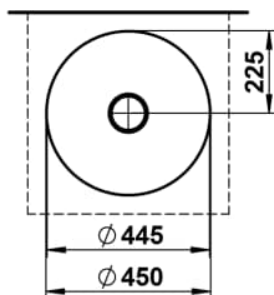

CHARACTERS

Washbasin bowl, glazed steel, without tap bank, without tap hole, without overflow, including fixing set, drain valve

DIMENSIONS

Length	450 mm
Width	450 mm
Height	149 mm

COLOUR AND FINISH

<input type="checkbox"/>	000 White
--------------------------	-----------

OPTIONS

112 - without tap hole, without overflow

Back glazed

Bowl length (mm) : 450

Bowl position : Central

Bowl width (mm) : 450

Fixing kit : Included

Glazed base

Installation type : Bowl / On countertop

Internal Shape : 1 - Round

Material : Glazed steel

Net weight (kg) : 4.5

Overflow type : Standard

Plug and Waste : Included

Shape : Round

Taphole configuration : No tapholes

Trap : Not included

Waste : Included

Weight (Kg) : 4.5

Without overflow

TECHNICAL DRAWINGS

CHARACTERS

With the Characters series, the classic washbowl is given a completely new expression—reduced in form, impressive in impact, and directly inspired by nature. Innovative enamel surfaces lend the steel extraordinary depth and vibrancy, shifting with the light and reflecting the ever-changing play of the elements.