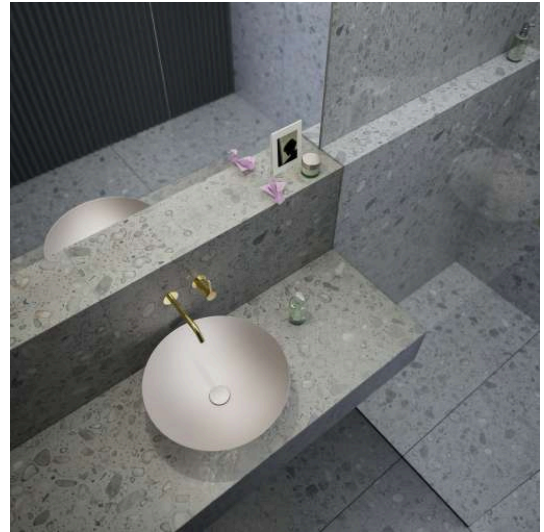

CHARACTERS

Washbasin bowl, glazed steel, without tap bank, without tap hole, without overflow, including fixing set, drain valve

DIMENSIONS

Length	450 mm
Width	450 mm
Height	149 mm

COLOUR AND FINISH

<input type="checkbox"/>	000 White
--------------------------	-----------

Installation type : Bowl / On countertop

Internal Shape : 1 - Round

Material : Glazed steel

Net weight (kg) : 4.5

Overflow type : Standard

Plug and Waste : Included

Shape : Round

Taphole configuration : No tapholes

Trap : Not included

Waste : Included

Weight (Kg) : 4.5

Without overflow

TECHNICAL DRAWINGS

CHARACTERS

With the Characters series, the classic washbowl is given a completely new expression—reduced in form, impressive in impact, and directly inspired by nature. Innovative enamel surfaces lend the steel extraordinary depth and vibrancy, shifting with the light and reflecting the ever-changing play of the elements.

Characters brings the full spectrum of nature into the bathroom:

The rich aquatic tones deep indigo, deep blue, and deep green evoke the vastness of the ocean and the depth of the sky. Earthy shades like oyster matt, silk matt, gravel matt, and nordic matt embody the calm of natural landscapes at first light—soft, matte finishes with a velvety appearance. Complemented by timeless tones such as dark iron, matte black, and white, the result is a series of distinctive washbasins available in three thoughtfully designed sizes: 300, 360, and 450 mm in diameter.