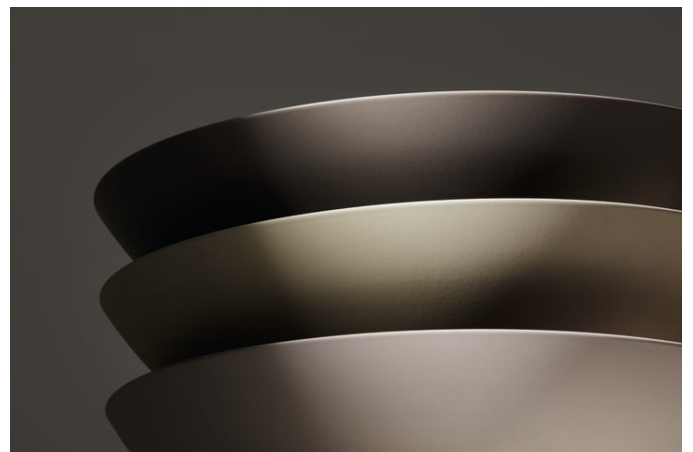

Installation type : Bowl / On countertop

Internal Shape : 1 - Round

Material : Glazed steel

Net weight (kg) : 4.5

Overflow type : Standard

Plug and Waste : Included

Shape : Round

Taphole configuration : No tapholes

Trap : Not included

Waste : Included

Weight (Kg) : 4.5

Without overflow

TECHNICAL DRAWINGS

CHARACTERS

With the Characters series, the classic washbowl is given a completely new expression—reduced in form, impressive in impact, and directly inspired by nature. Innovative enamel surfaces lend the steel extraordinary depth and vibrancy, shifting with the light and reflecting the ever-changing play of the elements.

Characters brings the full spectrum of nature into the bathroom:

The rich aquatic tones deep indigo, deep blue, and deep green evoke the vastness of the ocean and the depth of the sky. Earthy shades like oyster matt, silk matt, gravel matt, and nordic matt embody the calm of natural landscapes at first light—soft, matte finishes with a velvety appearance. Complemented by timeless tones such as dark iron, matte black, and white, the result is a series of distinctive washbasins available in three thoughtfully designed sizes: 300, 360, and 450 mm in diameter.

Each surface is created through a sophisticated enameling process that combines precise technology with artisanal craftsmanship. The result: individual basins with a velvety texture and lively color gradients that reflect light in a truly unique way.