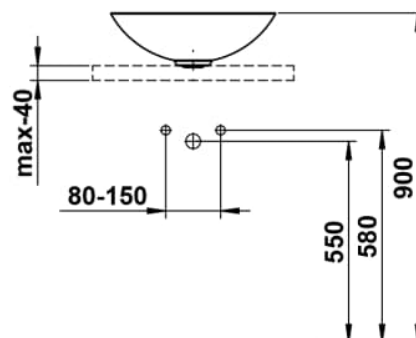

CHARACTERS

Washbasin bowl, glazed steel, without tap bank, without tap hole, without overflow, including fixing set, drain valve

DIMENSIONS

Length	450 mm
Width	450 mm
Height	149 mm

COLOUR AND FINISH

<input type="checkbox"/>	000 White
--------------------------	-----------

OPTIONS

112 - without tap hole, without overflow

Back glazed

Bowl length (mm) : 450

Bowl position : Central

Bowl width (mm) : 450

Fixing kit : Included

Glazed base

Installation type : Bowl / On countertop

Internal Shape : 1 - Round

Material : Glazed steel

Net weight (kg) : 4.5

Overflow type : Standard

Plug and Waste : Included

Shape : Round

Taphole configuration : No tapholes

Trap : Not included

Waste : Included

Weight (Kg) : 4.5

Without overflow

TECHNICAL DRAWINGS

CHARACTERS

With the Characters series, the classic washbowl is given a completely new expression—reduced in form, impressive in impact, and directly inspired by nature. Innovative enamel surfaces lend the steel extraordinary depth and vibrancy, shifting with the light and reflecting the ever-changing play of the elements.