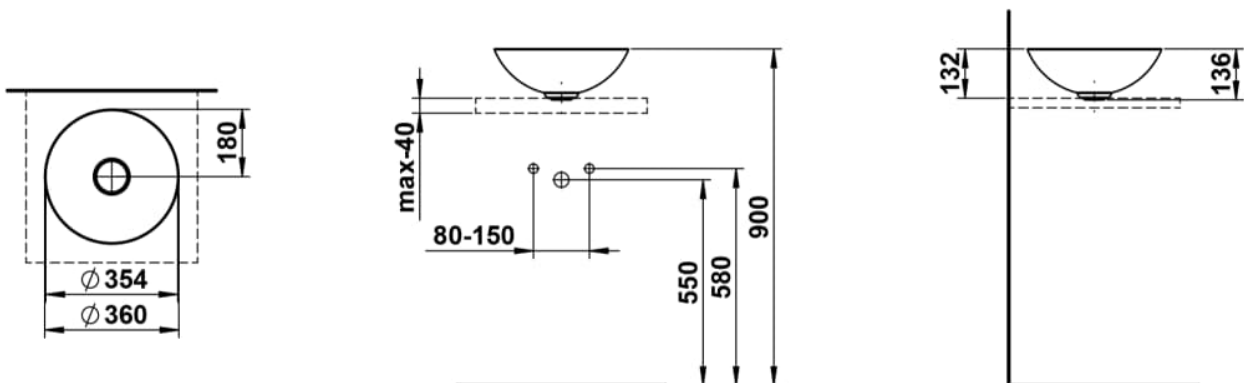

CHARACTERS

Washbasin bowl, glazed steel, without tap bank, without tap hole, without overflow, including fixing set, drain valve

DIMENSIONS

Length	360 mm
Width	360 mm
Height	137 mm

COLOUR AND FINISH

■ 009 Deep blue

OPTIONS

112 - without tap hole, without overflow

Back glazed

Bowl length (mm) : 360

Bowl position : Central

Bowl width (mm) : 360

Fixing kit : Included

Glazed base

Installation type : Bowl / On countertop

Internal Shape : 1 - Round

Material : Glazed steel

Net weight (kg) : 3.3

Overflow type : Standard

Plug and Waste : Included

Shape : Round

Taphole configuration : No tapholes

Trap : Not included

Waste : Included

Weight (Kg) : 3.3

Without overflow

TECHNICAL DRAWINGS

CHARACTERS

With the Characters series, the classic washbowl is given a completely new expression—reduced in form, impressive in impact, and directly inspired by nature. Innovative enamel surfaces lend the steel extraordinary depth and vibrancy, shifting with the light and reflecting the ever-changing play of the elements.