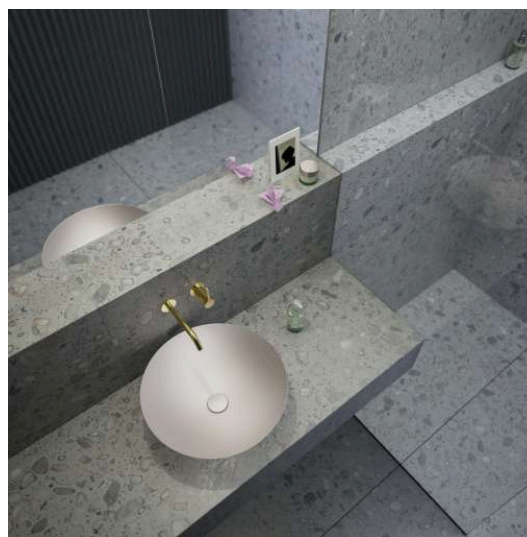

CHARACTERS

Washbasin bowl, glazed steel, without tap bank, without tap hole, without overflow, including fixing set, drain valve

DIMENSIONS

Length	360 mm
Width	360 mm
Height	137 mm

COLOUR AND FINISH

■ 009 Deep blue

Installation type : Bowl / On countertop

Internal Shape : 1 - Round

Material : Glazed steel

Net weight (kg) : 3.3

Overflow type : Standard

Plug and Waste : Included

Shape : Round

Taphole configuration : No tapholes

Trap : Not included

Waste : Included

Weight (Kg) : 3.3

Without overflow

TECHNICAL DRAWINGS

CHARACTERS

With the Characters series, the classic washbowl is given a completely new expression—reduced in form, impressive in impact, and directly inspired by nature. Innovative enamel surfaces lend the steel extraordinary depth and vibrancy, shifting with the light and reflecting the ever-changing play of the elements.

Characters brings the full spectrum of nature into the bathroom:

The rich aquatic tones deep indigo, deep blue, and deep green evoke the vastness of the ocean and the depth of the sky. Earthy shades like oyster matt, silk matt, gravel matt, and nordic matt embody the calm of natural landscapes at first light—soft, matte finishes with a velvety appearance. Complemented by timeless tones such as dark iron, matte black, and white, the result is a series of distinctive washbasins available in three thoughtfully designed sizes: 300, 360, and 450 mm in diameter.