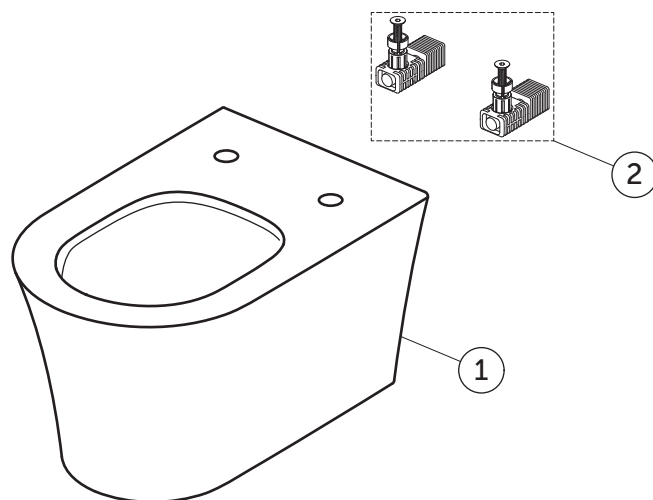

SPARE PARTS

Wall Hung Bowl
AQB; HF; BXD

E263401

LDV

Item	Description	Spare Code
1	WHG BOWL AQB HF WHT	
2	SP EASYFIX+ WHG BOWL TOP FIXATION FULL KIT	TR16667

Ideal Standard International NV
Corporate Village – Gent Building
Da Vincilaan 2
B1935 – Zaventem
Belgium