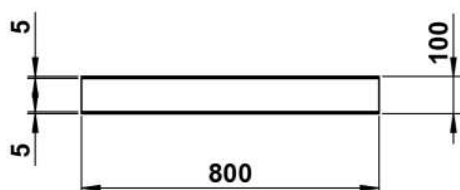

### DIMENSIONS

Length	800 mm
Width	100 mm
Height	50 mm

### OPTIONS

000 - standard option

Installation type : Wall-mounted

Net weight (kg) : 2.2

Material : Metal

Shape : Rectangular

## TECHNICAL DRAWINGS