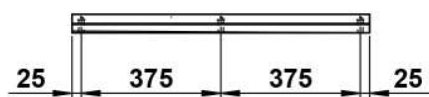

### DIMENSIONS

Length	800 mm
Width	100 mm
Height	50 mm

### OPTIONS

000 - standard option

Installation type : Wall-mounted

Net weight (kg) : 2.2

Material : Metal

Shape : Rectangular

## TECHNICAL DRAWINGS