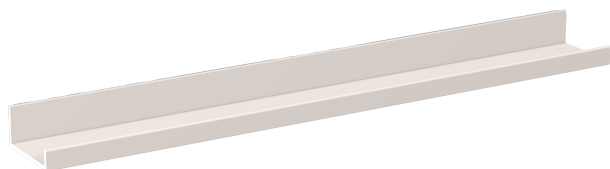

## ASSIST

Shelf 800 mm, aluminium, without cutouts, including fixing set

### DIMENSIONS

Length	800 mm
Width	100 mm
Height	50 mm

### COLOUR AND FINISH

268 White matt

### OPTIONS

000 - standard option

Installation type : Wall-mounted

Net weight (kg) : 2.2

Material : Metal

Shape : Rectangular