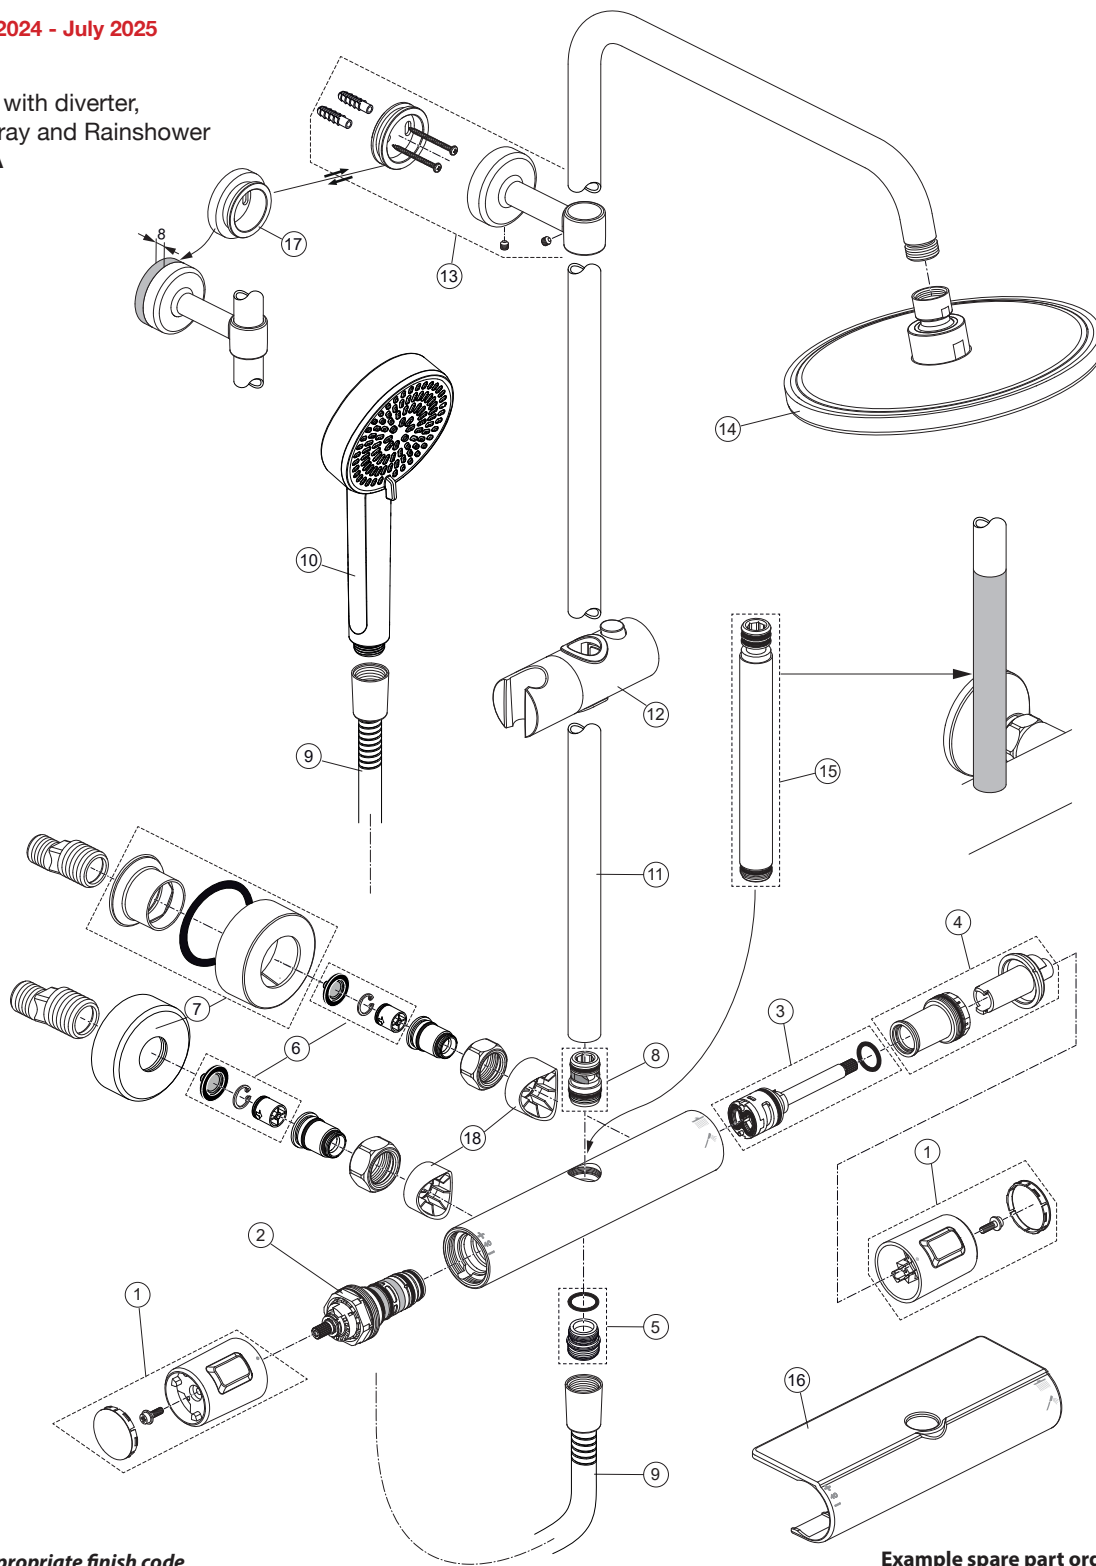

Ideal Standard

Ceratherm T25+ A7210..

Produced from: **Jan. 2024 - July 2025**

Shower Thermostat with diverter,
shower bar, handspray and Rainshower
chrome **A7210AA**

Replace XX with the appropriate finish code

Chrome = AA Matt black = XG

Example spare part order:

A962391AA in Chrome

Pos.	Description	Part-Number	Qty.	Pos.	Description	Part-Number	Qty.
1	Handle cpl.	A 861 370 XX	1 Set	11	Shower bar 1100 mm	A 861 377 XX	1 pcs
2	Thermostatic Cartridge cpl.	A 861 371 NU	1 pcs		Shower bar 1000 mm	A 861 330 AA*	1 pcs
3	Stop valve with diverter	A 861 375 NU	1 Set	12	Slider & holder f. handshr.	B 960 976 XX	1 Set
4	Thread ring + stopring cpl.	A 861 376 NU	1 Set	13	Wall fixation complete	A 861 331 XX	1 pcs
5	Nipple G1/2 outside cpl.	A 861 374 NU	1 Set	14	Headshower Ø260	BD 581 XX	1 pcs
6	Non-return valve	A 861 372 NU	1 Set	15	Extension kit 150mm long	A 861 379 XX	1 Set
7	Escutcheon	B 960 242 AA	1 pcs		Extension kit 300mm long	A 861 380 XX	1 Set
	Escutcheon	B 961 016 XG	1 Set	16	Warp over shelf	A 861 383 AA	1 pcs
8	Connection nipple cpl.	A 861 385 NU	1 Set	17	Fixing plate extension 8mm	A 861 508 XX	1 pcs
	Connection nipple cpl.	A 861 542 XG	1 Set	18	Escutcheon Ø32	A 861 816 AA	2 pcs
9	Shower hose 1750 mm	BE 175 XX	1 pcs		Escutcheon Ø37	A 861 815 XG	2 pcs
10	Handspray Ø100-3F-8l/min	BD 580 XX	1 pcs				

*only in chrome available