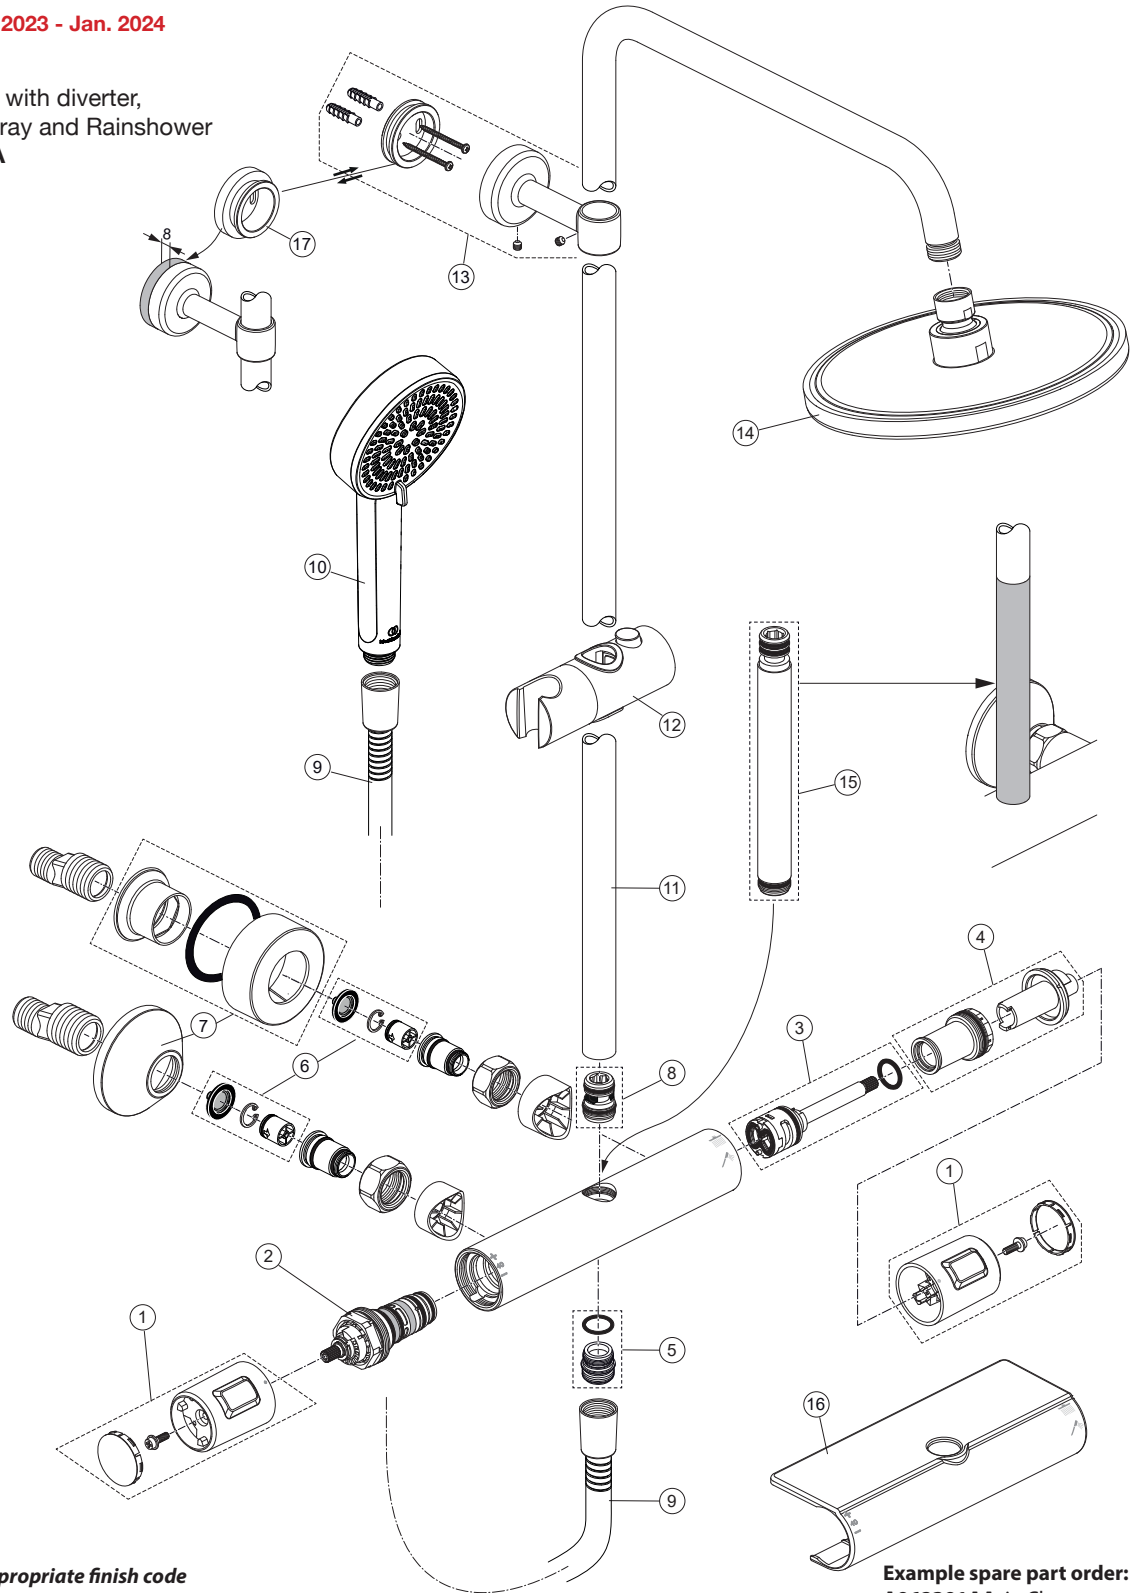

Produced from: **May. 2023 - Jan. 2024**

Shower Thermostat with diverter,
shower bar, handspray and Rainshower
chrome **A7210AA**

Replace XX with the appropriate finish code

Chrome = AA Matt black = XG

Example spare part order:
A962391AA in Chrome

Pos.	Description	Part-Number	Qty.	Pos.	Description	Part-Number	Qty.
1	Handle cpl.	A 861 370 XX	1 Set	10	Handspray Ø100-3F-8l/min	BD 580 XX	1 pcs
2	Thermostatic Cartridge cpl.	A 861 371 NU	1 pcs	11	Shower bar 1100 mm	A 861 377 XX	1 pcs
3	Stop valve with diverter	A 861 375 NU	1 Set		Shower bar 1000 mm	A 861 330 XX	1 pcs
4	Thread ring + stopring cpl.	A 861 376 NU	1 Set	12	Slider & holder f. handshr.	B 960 976 XX	1 Set
5	Nipple G1/2 outside cpl.	A 861 374 NU	1 Set	13	Wall fixation complete	A 861 331 XX	1 pcs
6	Non-return valve	A 861 372 NU	1 Set	14	Headshower Ø260	BD 581 XX	1 pcs
7	Escutcheon	A 960 914 AA	1 pcs	15	Extension kit 150mm long	A 861 379 XX	1 Set
	Escutcheon	B 961 016 XG	1 pcs		Extension kit 300mm long	A 861 380 XX	1 Set
8	Connection nipple cpl.	A 861 385 NU	1 Set	16	Warp over shelf	A 861 383 AA	1 pcs
		A 861 542 XG	1 Set	17	Fixing plate extension 8mm	A 861 508 XX	1 pcs
9	Shower hose 1750 mm	BE 175 XX	1 pcs				

*Universal set (not all parts needed)