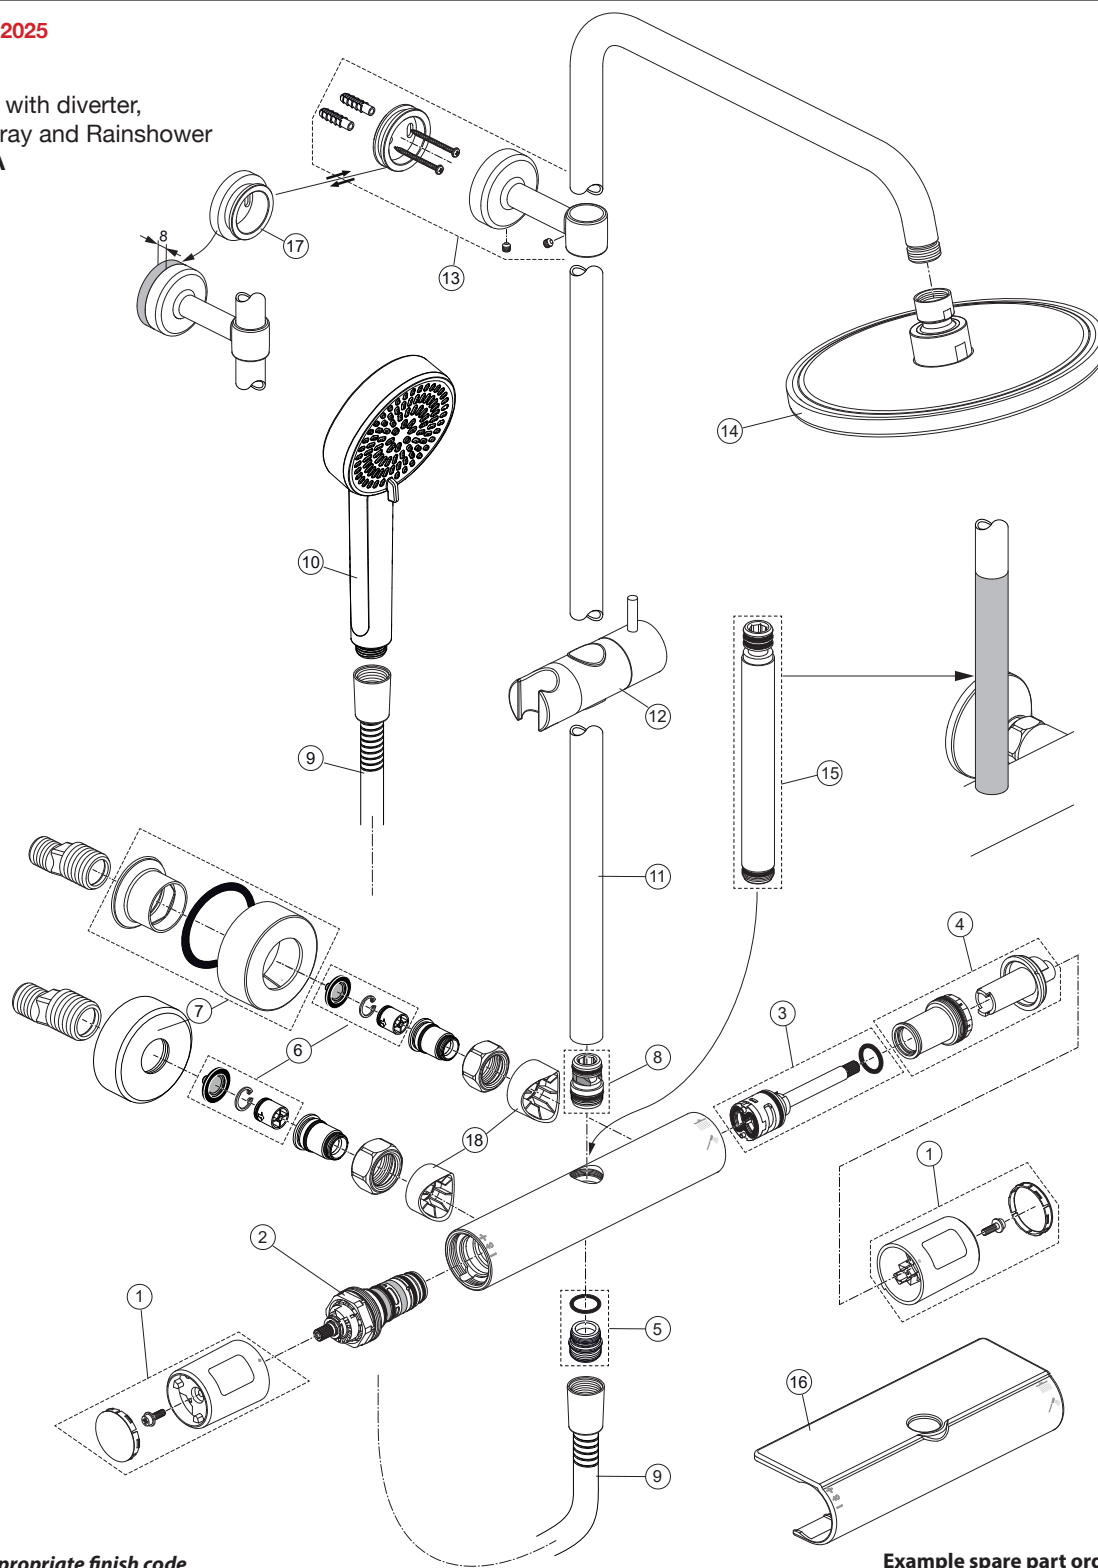

Ceratherm T25+ A7210..

Ideal Standard

Produced from: **Aug. 2025**

Shower Thermostat with diverter,
shower bar, handspray and Rainshower
chrome **A7210AA**

Replace XX with the appropriate finish code

Chrome = AA Matt black = XG

Example spare part order:

A861822AA in Chrome

Pos.	Description	Part-Number	Qty.	Pos.	Description	Part-Number	Qty.
1	Handle cpl.	A 861 822 XX	1 Set	11	Shower bar 1100 mm	A 861 377 XX	1 pcs
2	Thermostatic Cartridge cpl.	A 861 371 NU	1 pcs		Shower bar 1000 mm	A 861 330 AA*	1 pcs
3	Stop valve with diverter	A 861 375 NU	1 Set	12	Slider & holder f. handshr.	B 962 015 XX	1 Set
4	Thread ring + stopring cpl.	A 861 376 NU	1 Set	13	Wall fixation complete	A 861 331 XX	1 pcs
5	Nipple G1/2 outside cpl.	A 861 374 NU	1 Set	14	Headshower Ø260	BD 581 XX	1 pcs
6	Non-return valve	A 861 372 NU	1 Set	15	Extension kit 150mm long	A 861 379 XX	1 Set
7	Escutcheon	B 960 242 AA	1 pcs		Extension kit 300mm long	A 861 380 XX	1 Set
	Escutcheon	B 961 016 XG	1 Set	16	Warp over shelf	A 7601 AA	1 pcs
8	Connection nipple cpl.	A 861 385 NU	1 Set	17	Fixing plate extension 8mm	A 861 508 XX	1 pcs
	Connection nipple cpl.	A 861 542 XG	1 Set	18	Escutcheon Ø32	A 861 816 AA	2 pcs
9	Shower hose 1750 mm	BE 175 XX	1 pcs		Escutcheon Ø37	A 861 815 XG	2 pcs
10	Handspray Ø100-3F-8l/min	BD 580 XX	1 pcs				