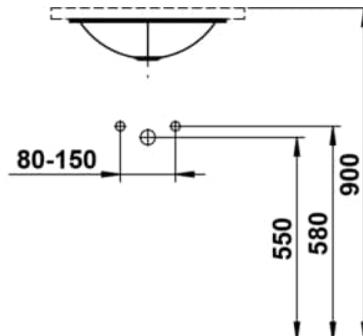

FORM

Under-mounted washbasin, glazed steel, without tap bank, without tap hole, with overflow, including fixing set, overflow set

DIMENSIONS

Length	425 mm
Width	325 mm
Height	110 mm

COLOUR AND FINISH

<input type="checkbox"/>	000 White
--------------------------	-----------

OPTIONS

109 - without tap hole

Back glazed

Bowl length (mm) : 372

Bowl position : Central

Bowl width (mm) : 273

Fixing kit : Included

Glazed base

Installation type : Built-in / Under countertop

Internal Shape : 4 - Oval

Material : Glazed steel

Net weight (kg) : 1.7

Overflow type : Standard

Plug and Waste : Not included

Shape : Oval

Taphole configuration : No tapholes

Trap : Not included

Waste : Not included

Weight (Kg) : 1.7

TECHNICAL DRAWINGS

FORM

The washbasins of the Form collection are an ode to the purity of design and the refinement of materials. In white, bicolor, matte black, or dark iron, they reveal their full beauty. Clear, flowing lines give them a subtle yet powerful presence, bringing a calm, timeless character to any space. Whether wall-mounted or freestanding, round, oval, or rectangular, Form combines minimalist architecture with precise craftsmanship. Soft, organic contours create a harmonious balance between geometric clarity and natural grace. Each basin expresses a sense of poise, aesthetics, and an appreciation for what truly matters. Seamlessly integrating into any bathroom concept, it convinces through perfect proportions, meticulous detailing, and well-considered functionality. The result is wash areas that radiate clarity and elegance – a design that remains timeless while harmoniously connecting modern demands with a gentle formal language.