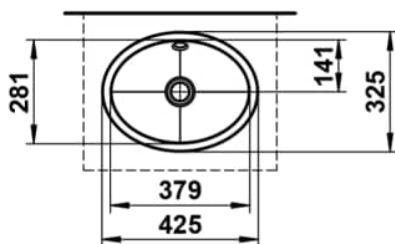

FORM

Under-mounted washbasin, glazed steel, without tap bank, without tap hole, with overflow, including fixing set, overflow set

DIMENSIONS

Length	425 mm
Width	325 mm
Height	110 mm

COLOUR AND FINISH

<input type="checkbox"/>	000 White
--------------------------	-----------

OPTIONS

109 - without tap hole

Back glazed

Bowl length (mm) : 372

Bowl position : Central

Bowl width (mm) : 273

Fixing kit : Included

Glazed base

Installation type : Built-in / Under countertop

Internal Shape : 4 - Oval

Material : Glazed steel

Net weight (kg) : 1.7

Overflow type : Standard

Plug and Waste : Not included

Shape : Oval

Taphole configuration : No tapholes

Trap : Not included

Waste : Not included

Weight (Kg) : 1.7

TECHNICAL DRAWINGS

FORM

The washbasins of the Form collection are an ode to the purity of design and the refinement of materials. In white, bicolor, matte black, or dark iron, they reveal their full beauty. Clear, flowing lines give them a subtle yet powerful presence, bringing a calm, timeless character to any space. Whether wall-mounted or freestanding, round, oval, or rectangular, Form combines minimalist architecture with precise craftsmanship. Soft, organic contours create a harmonious balance between geometric clarity and natural grace. Each basin expresses a sense of poise, aesthetics, and an appreciation for what truly matters. Seamlessly integrating into any bathroom concept, it convinces through perfect proportions, meticulous detailing, and well-considered functionality. The result is wash areas that radiate clarity and elegance – a design that remains timeless while harmoniously connecting modern demands with a gentle formal language.