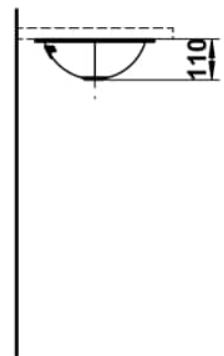

FORM

Under-mounted washbasin, glazed steel, without tap bank, without tap hole, with overflow, including fixing set, overflow set

DIMENSIONS

Length	425 mm
Width	325 mm
Height	110 mm

COLOUR AND FINISH

<input type="checkbox"/>	000 White
--------------------------	-----------

OPTIONS

109 - without tap hole

Back glazed

Bowl length (mm) : 372

Bowl position : Central

Bowl width (mm) : 273

Fixing kit : Included

Glazed base

Installation type : Built-in / Under countertop

Internal Shape : 4 - Oval

Material : Glazed steel

Net weight (kg) : 1.7

Overflow type : Standard

Plug and Waste : Not included

Shape : Oval

Taphole configuration : No tapholes

Trap : Not included

Waste : Not included

Weight (Kg) : 1.7

TECHNICAL DRAWINGS

FORM

The washbasins of the Form collection are an ode to the purity of design and the refinement of materials. In white, bicolor, matte black, or dark iron, they reveal their full beauty. Clear, flowing lines give them a subtle yet powerful presence, bringing a calm, timeless character to any space. Whether wall-mounted or freestanding, round, oval, or rectangular, Form combines minimalist architecture with precise craftsmanship. Soft, organic contours create a harmonious balance between geometric clarity and natural grace. Each basin expresses a sense of poise, aesthetics, and an appreciation for what truly matters. Seamlessly integrating into any bathroom concept, it convinces through perfect proportions, meticulous detailing, and well-considered functionality. The result is wash areas that radiate clarity and elegance – a design that remains timeless while harmoniously connecting modern demands with a gentle formal language.