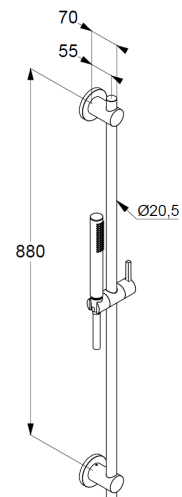

Technische Daten/ Technical Data

KLUDI NOVA FONTE

shower set 1 S

DN 15

Style: Puristic

Ref.: 2084039-15

Finishes:

39 matt black

connection G1/2

sieve seal

shower hose

plastic coated

with metal-effect

with conical nuts

anti twist

G1/2 x G1/2 x 1600mm

wall rail 900mm

height-adjustable hand shower holder

with fixing material

for rigid wall mounting

Produktabbildung/ Product picture

Maßzeichnung/ Dimensional drawing

Durchfluss/ Flow rate