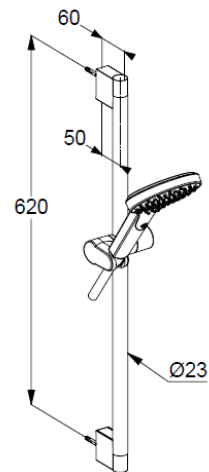

hand shower 1 S
flow rate at 3 bar 15 l/min.
(with possibility of limiting to 9 l/min.)
1 spray pattern
with cleaning system
connection G1/2
sieve seal

shower hose
plastic coated
with metal-effect
with conical nuts
anti twist
G1/2 x G1/2 x 1600mm

wall rail 600mm
height-adjustable hand shower hook
with fixing material
for rigid wall mounted

Produktabbildung/ Product picture

Maßzeichnung/ Dimensional drawing

Durchfluss/ Flow rate