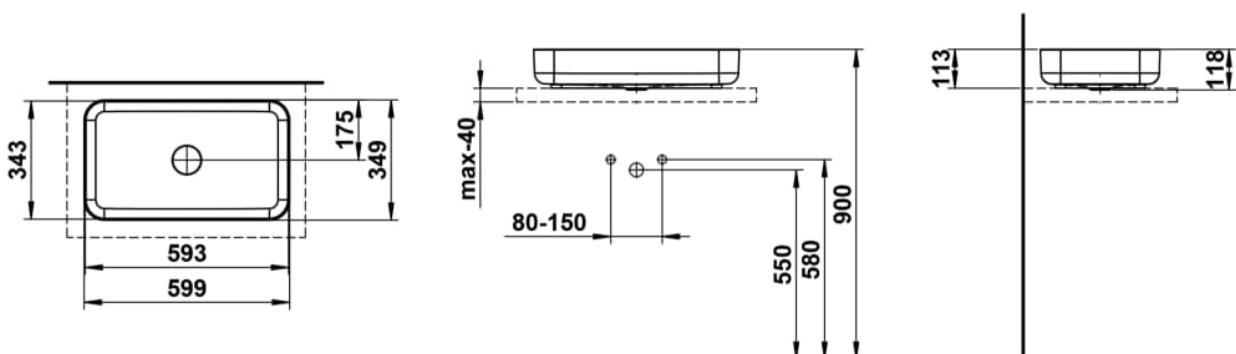

STREAM

Washbasin bowl, glazed steel, without tap bank, without tap hole, without overflow, including fixing set, drain valve, black spacer frame

DIMENSIONS

Length	599 mm
Width	349 mm
Height	118 mm

COLOUR AND FINISH

708 Oyster Matt

OPTIONS

112 - without tap hole, without overflow

Back glazed

Bowl length (mm) : 599

Bowl position : Central

Bowl width (mm) : 349

Fixing kit : Included

Glazed base

Installation type : Bowl / On countertop

Internal Shape : 6 - Rectangular

Material : Glazed steel

Net weight (kg) : 8.3

Overflow type : Standard

Plug and Waste : Included

Shape : Rectangular

Taphole configuration : No tapholes

Trap : Not included

Waste : Included

Weight (Kg) : 8.3

Without overflow

TECHNICAL DRAWINGS

STREAM

Stream – A Basin That Reflects the Flow of Water in Its Purest Form